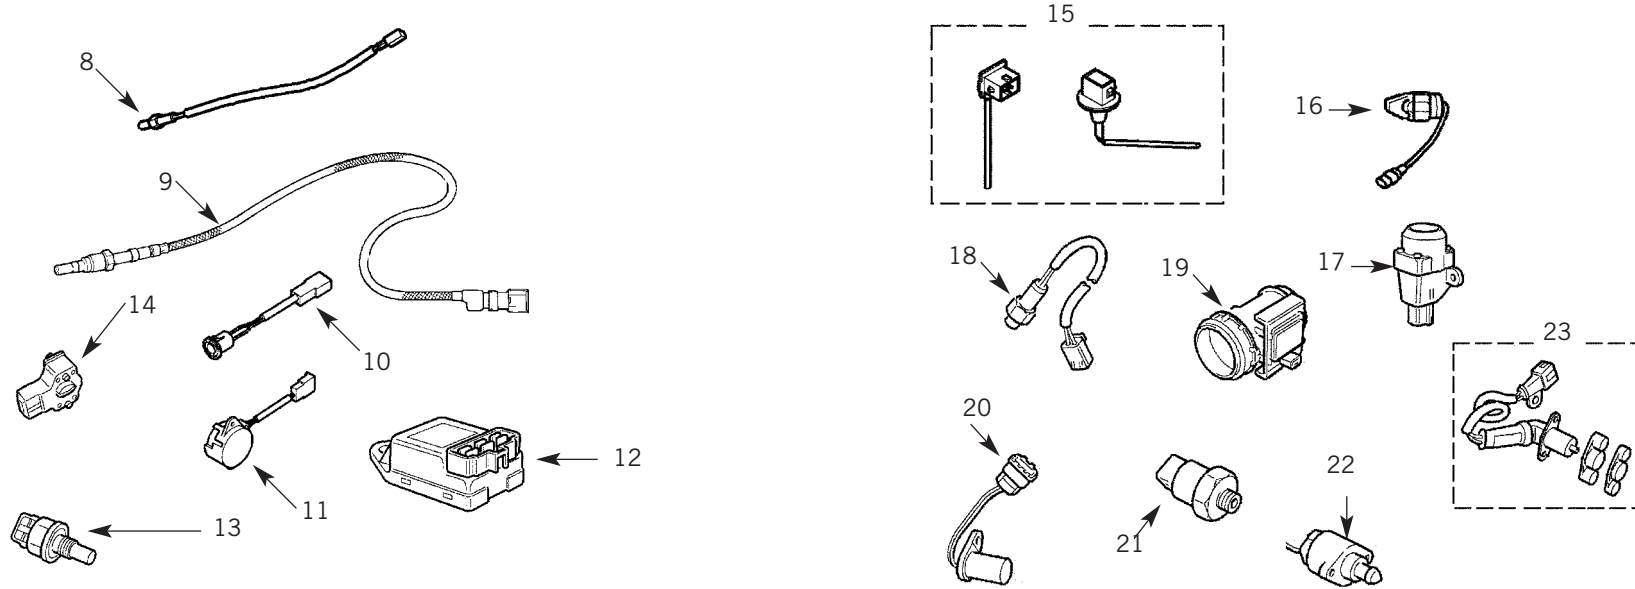

Sensors

8	ERR1834	LAMBDA	PETROL	TO VA 350483
8	AMR6244	LAMBDA	PETROL	VA 350484 - WA 410481
8	MHK100940	LAMBDA	PETROL	FROM XA 410482
9	ERR5211	CATALYST TEMPERATURE	PETROL	
10	BTR9733	SOLAR AUTO A/CON		
11	JTF000030	IN CAR TEMPERATURE		
12	ERR5212	ECU - CATALYST		
13	ETC8496	TEMPERATURE	PETROL	TO WA 410481
13	MEK100160	TEMPERATURE	PETROL	FROM XA 410482
14	ERR4278	POTENTIOMETER	PETROL	
15	STC3258	TEMPERATURE - EVAPORATOR		TO MA 300000 approx
15	STC3365	TEMPERATURE - EVAPORATOR		FROM MA 3000001 approx
16	STC3256	TEMPERATURE - HEATER		
17	WQT100030L	INERTIA FUEL PUMP		
18	AS 8	LAMBDA	PETROL	
19	ERR5595	AIRFLOW - MPI	PETROL	TO WA 410481
19	MHK100800	AIRFLOW - MPI	PETROL	FROM XA 410482
20	ERR2261	CAMSHAFT - ENGINE	PETROL	TO TA 346793
20	ERR6169	CAMSHAFT - ENGINE	PETROL	FROM VA 346794
21	ERR5594	KNOCK IGNITION	PETROL	TO WA 410481
21	NSC100650	KNOCK IGNITION	PETROL	FROM XA 410482
22	ERR4352	MOTOR - STEPPER - MPI	PETROL