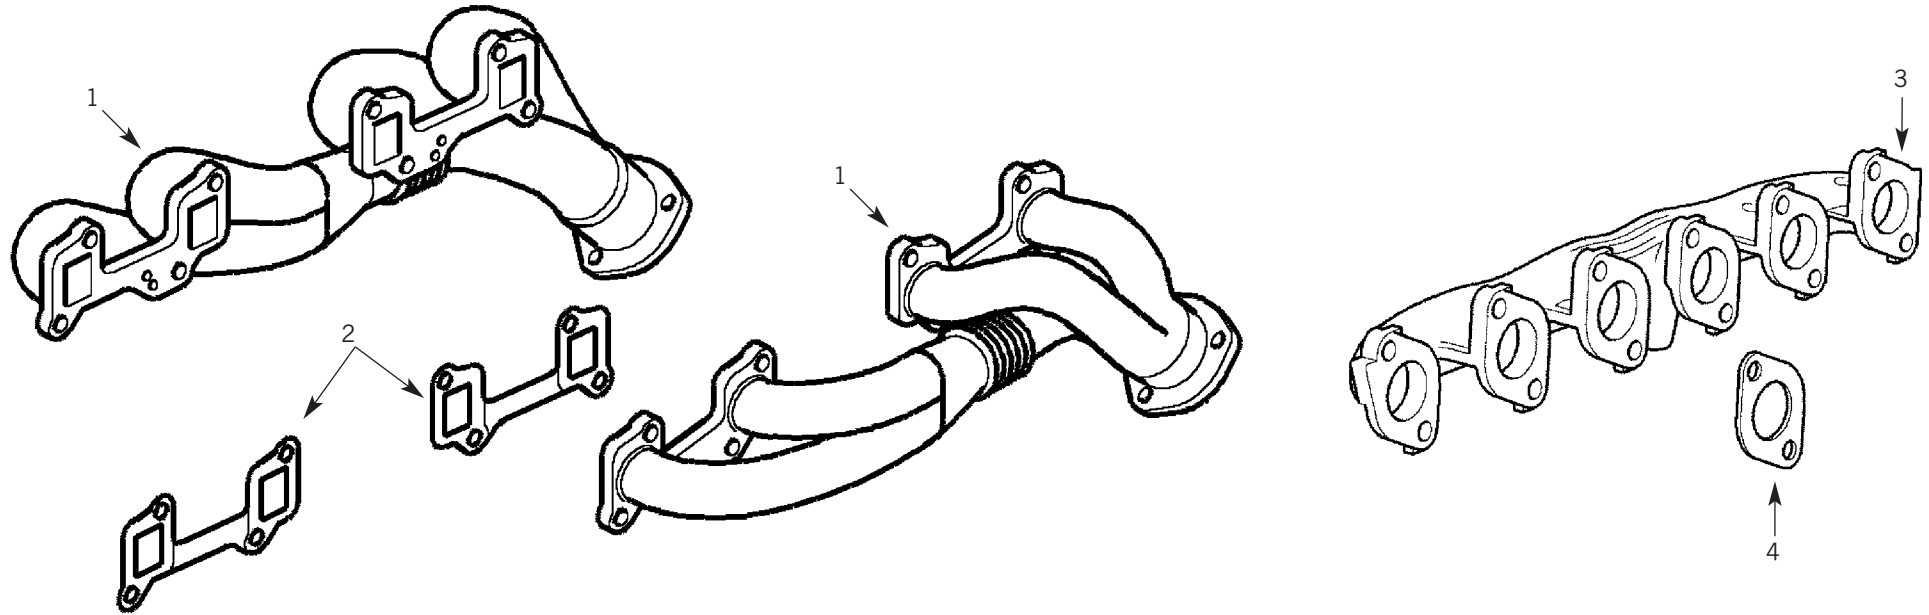

Tel: +44 (0)29 20 856 550

Manufacturers' part numbers are used for reference purposes only

QUICK REFERENCE

PAGE
18

PARTS SUITABLE FOR
RANGE ROVER - P38

Exhaust Manifold

1	LKC100470	EXHAUST MANIFOLD RH	PETROL
1	LKC100480	EXHAUST MANIFOLD LH	PETROL
2	ERR6733	EXHAUST MANIFOLD GASKET	PETROL
3	STC2207	EXHAUST MANIFOLD	DIESEL TO (E) 31428932
3	STC4209	EXHAUST MANIFOLD	DIESEL FROM (E) 31438932
4	STC3697	EXHAUST MANIFOLD GASKET	DIESEL