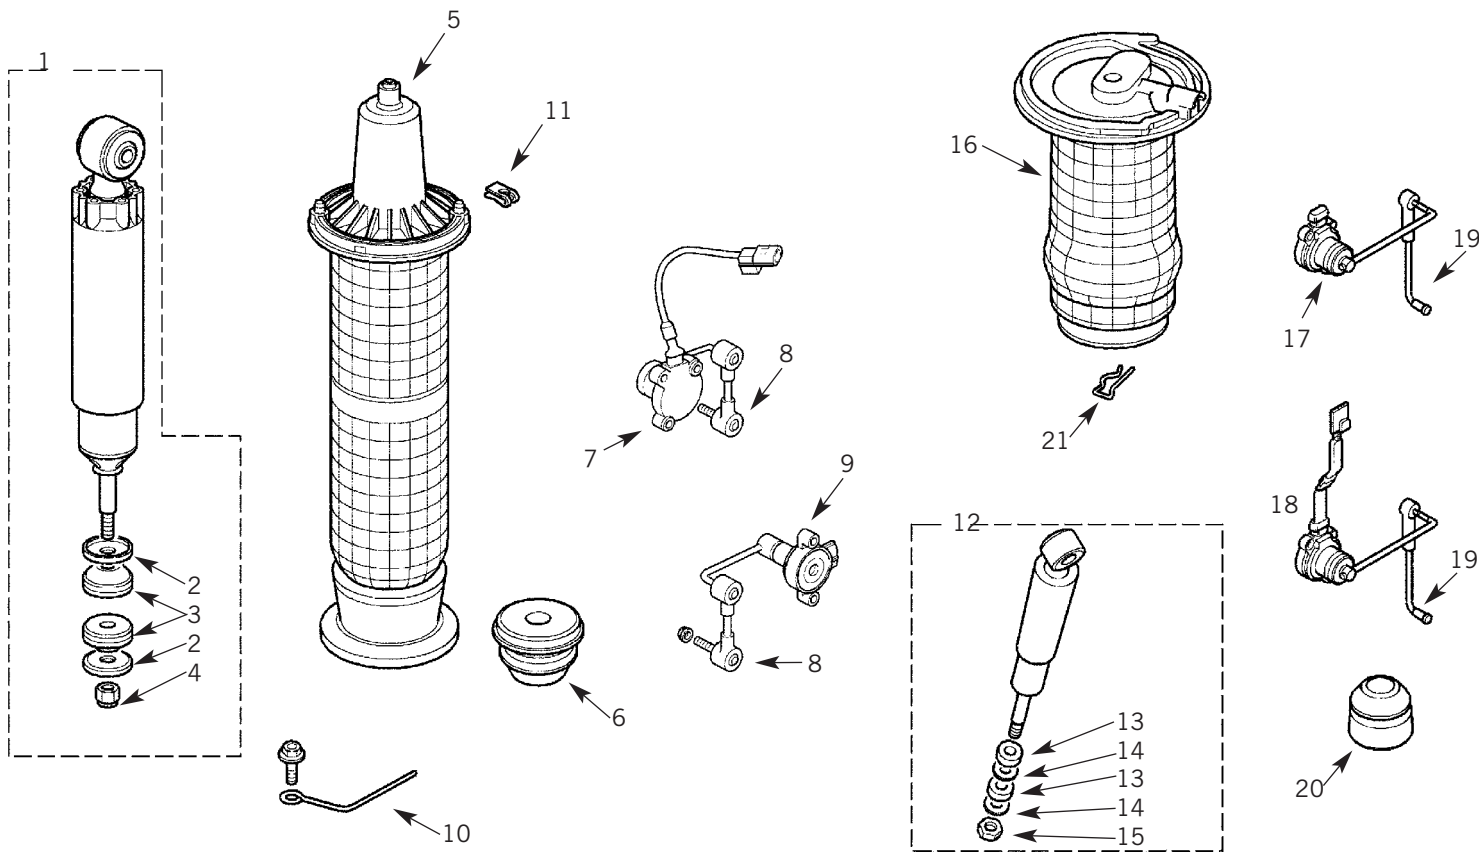

B
E
A
R
M
A
C
H

Air Suspension

FRONT

1	STC3672	DAMPER - FRONT	
2	ANR3720	WASHER	
3	RNF100090L	BUSH	
4	NV210047	NUT	
5	REB101740	SPRING - FRONT	
6	ANR2556	BUMP STOP	
7	STC3579AA	FRONT SENSOR RH	TO TA 346793
7	STC3578AA	FRONT SENSOR LH	TO TA 346793
8	STC2763	LINK - FRONT SENSOR	
9	ANR4686	FRONT SENSOR	FROM VA 346794
10	NTC9127	PIN	
11	NTC9449	CLIP	

REAR

12	STC3671	DAMPER - REAR	
13	RNF100090L	BUSH	
14	ANR3720	WASHER	
15	NV210047	NUT	
16	RKB101460	SPRING - REAR	
17	STC3593AA	REAR SENSOR RH	TO TA 346793
17	STC3594AA	REAR SENSOR LH	TO TA 346793
18	ANR4687	REAR SENSOR	FROM VA 346794
19	STC2765	LINK - REAR SENSOR	
20	ANR2556	BUMP STOP	
21	ANR1148	CLIP	

QUICK REFERENCE

PAGE
24

PARTS SUITABLE FOR
RANGE ROVER - P38