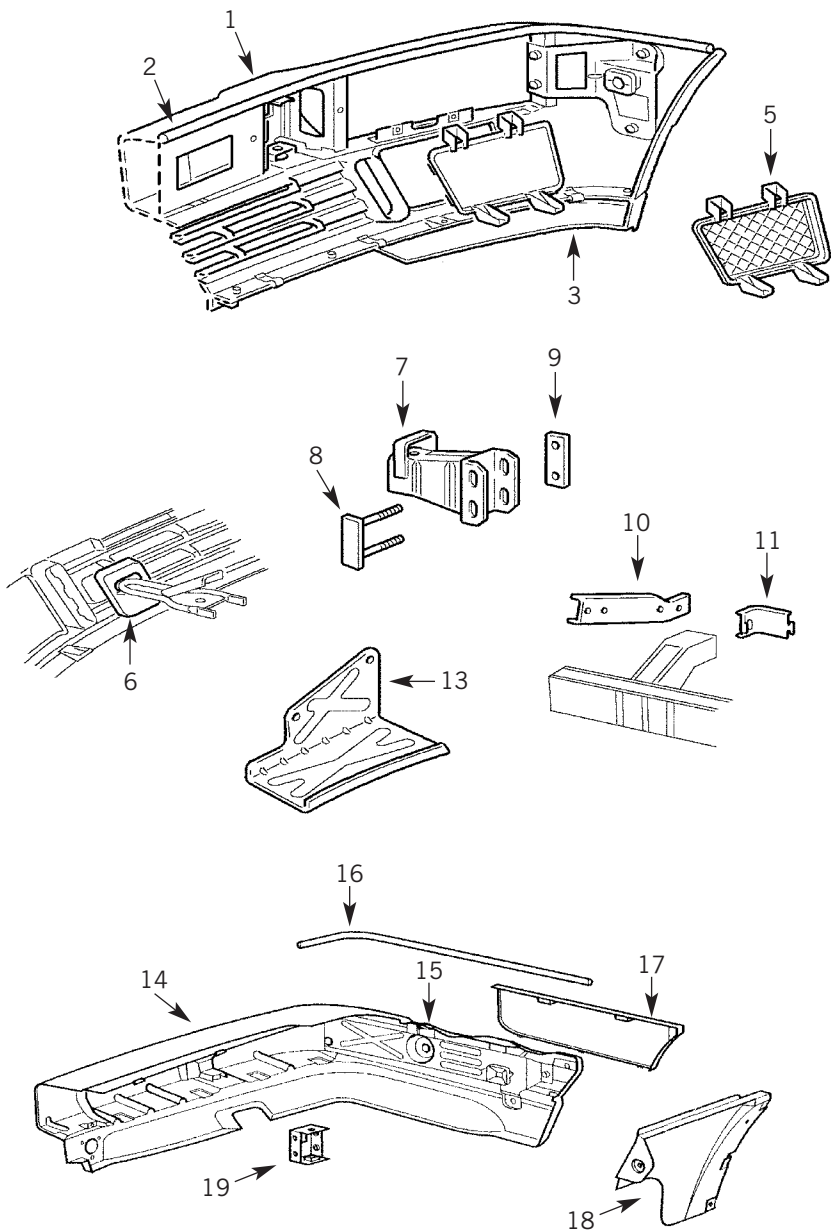

Bumpers

1	ANR2332	FRONT BUMPER	LESS SPOILER	TO XA 430701
1	DPB103830	FRONT BUMPER	WITH SPOILER	TO XA 430701
1	DPB104600LYT	FRONT BUMPER		FROM XA 430702
2	ANR3686	SEAL - FRONT BUMPER		
3	NTC9714	SPOILER	RH	
3	NTC9713	SPOILER	LH	
4	ANR1996	FOG LAMP BLANKING PLATE	RH	
4	ANR1997	FOG LAMP BLANKING PLATE	LH	
5	ANR4150	DUCT - COLD AIR INTAKE	DIESEL	AUTOMATIC
6	ANR2276	RUBBER FRONT BUFFER		
7	ANR4456	CAN - CRUSH		
8	ANR3617	PLATE - CRUSH CAN		
9	ANR3616	WASHER - CRUSH CAN		
10	ANR4114	BRACKET - FRONT BUMPER MOUNTING	RH	
10	ANR4115	BRACKET - FRONT BUMPER MOUNTING	LH	
11	ANR2500	BRACKET		
13	ESR3433	BAFFLE - AIR DUCT		
14	ANR2535	REAR BUMPER		TO TA 346793
14	ANR4735	REAR BUMPER		FROM VA 346794
14	STC7161P	REAR BUMPER		TO TA 346793 AUTOBIOGRAPHY
14	STC4031P	REAR BUMPER		FROM VA 346794 AUTOBIOGRAPHY
15	NTC8402	CLIP - REAR BUMPER		
16	ANR3687	SEAL - REAR BUMPER		
17	NTC7882	PANEL - REAR BUMPER	RH	
17	NTC7881	PANEL - REAR BUMPER	LH	
18	ANR3045	EXTENSION - WHEELARCH LINER	RH	
18	ANR4974	EXTENSION - WHEELARCH LINER	LH	
19	ANR2381	BRACKET - REAR BUMPER