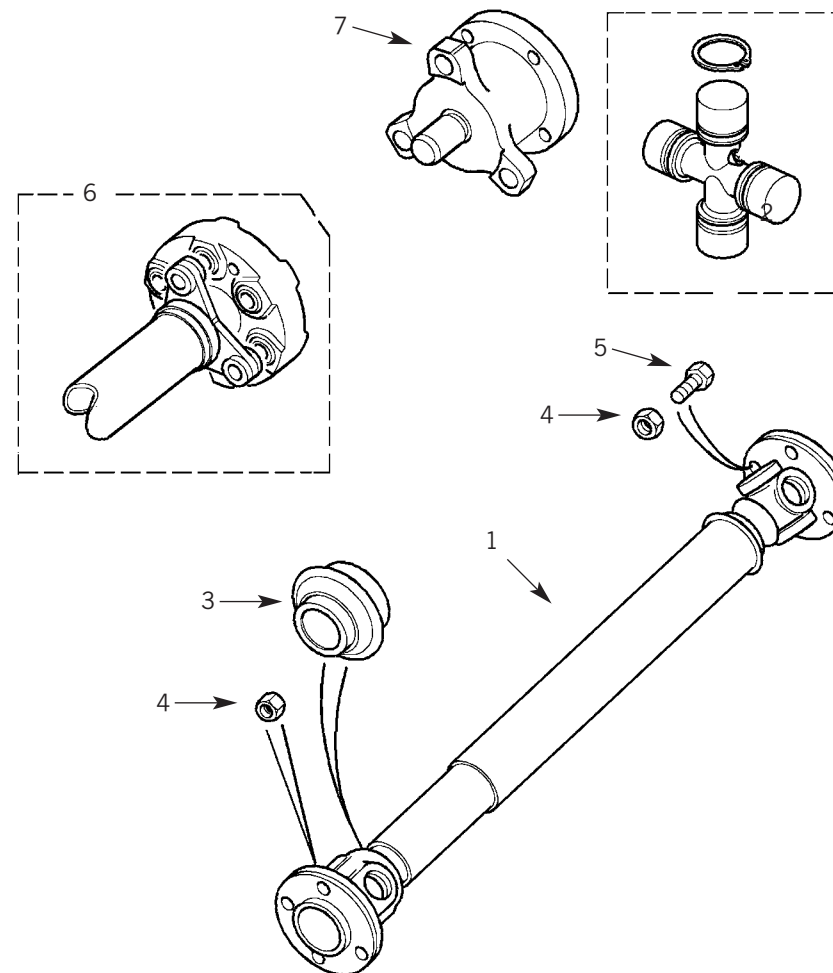

Propshafts

FRONT

1	FTC4140	PROPSHAFT	PETROL
1	FTC4140	PROPSHAFT	DIESEL MANUAL
1	TVB000130	PROPSHAFT	DIESEL AUTOMATIC
2	TVC100010	UNIVERSAL JOINT	
3	TVE100000	GAITER	
4	NY606041L	NUT	
5	509045P	BOLT	

REAR

1	FTC4141	PROPSHAFT	ALL	TO TA 321291
1	FTC4141	PROPSHAFT	PETROL	FROM TA 321292
1	FTC4141	PROPSHAFT	DIESEL	FROM TA 321292 MANUAL
1	FTC5066	PROPSHAFT	DIESEL	FROM TA 321292 AUTOMATIC
2	TVC100010	UNIVERSAL JOINT		
3	TVE100000	GAITER		
4	NY606041L	NUT		
5	509045P	BOLT		
6	TVF100010	PROPSHAFT COUPLING		
7	FTC5067	ADAPTOR