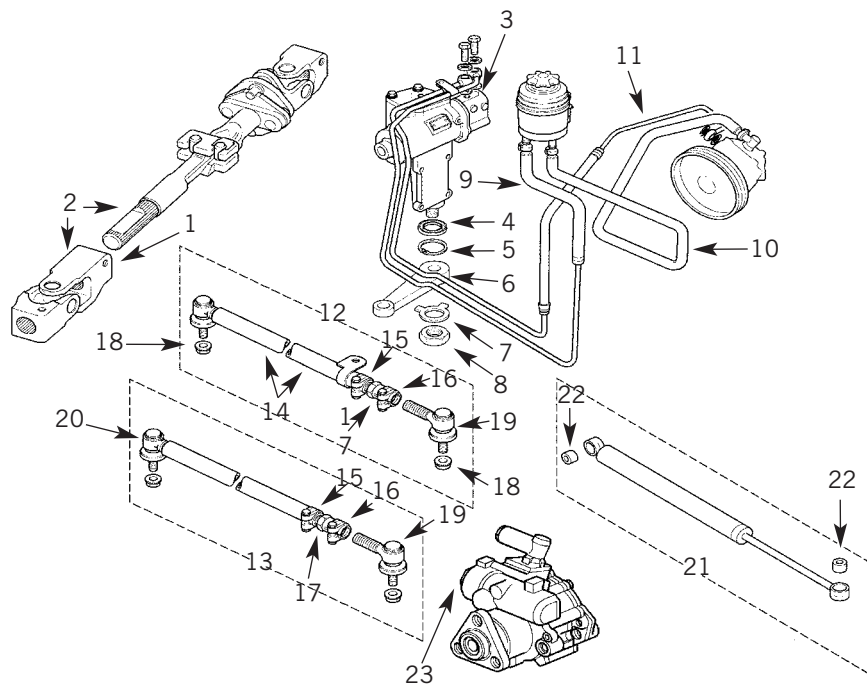

Tel: +44 (0)29 20 856 550

Manufacturers' part numbers are used for reference purposes only

QUICK REFERENCE

PAGE
22

PARTS SUITABLE FOR
RANGE ROVER - P38

Steering

1	STC1968	STEERING JOINT		
2	ANR6398	STEERING SHAFT		
3	ANR5320	STEERING BOX	RHD	
4	STC3575	SEAL		
5	STC3574	CIRCLIP		
6	ANR4382	DROP ARM		
7	ANR1184	WASHER		
8	ANR1341	NUT		
9	QEP105990	PIPE - BOX TO RESEVOIR		FROM XA410482
10	ANR2367	PIPE - RESEVOIR TO PUMP - SUCTION		TO WA 410481
10	QEH102230	PIPE - RESEVOIR TO PUMP - SUCTION		FROM XA 410482
10	ANR6583	PIPE - RESEVOIR TO PUMP - SUCTION		
11	ANR3855	PIPE - PUMP TO BOX	RHD	TO VA 375483
11	QEP104660	PIPE - PUMP TO BOX	RHD	VA 375484 - WA 410481
11	QEP105440	PIPE - PUMP TO BOX	RHD	FROM XA 410482
11	ANR4330	PIPE - PUMP TO BOX	RHD	TO VA 375483
11	QEP104670	PIPE - PUMP TO BOX	RHD	FROM VA 375484
12	QHG000060	DRAG LINK ASSEMBLY	RHD	
13	TIQ000020	TRACK ROD ASSEMBLY		
14	QEK000040	DRAG LINK TUBE		
15	STC3107	CLAMP		LARGE
16	STC3108	CLAMP		SMALL
17	STC3109	NUT - FLANGE		
18	ANR1000	NUT		
19	QFS000010	BALL JOINT		SHORT ARM
20	QFS000060	BALL JOINT		LONG ARM
21	ANR2640	STEERING DAMPER		
22	STC1943	BUSH		
23	QVB101090	POWER STEERING PUMP		TO WA 410481
23	QVB000040	POWER STEERING PUMP		XA 410482 - YA 444661
23	QVB000050	POWER STEERING PUMP		FROM YA 444662
23	ERR4911	POWER STEERING PUMP		DIESEL