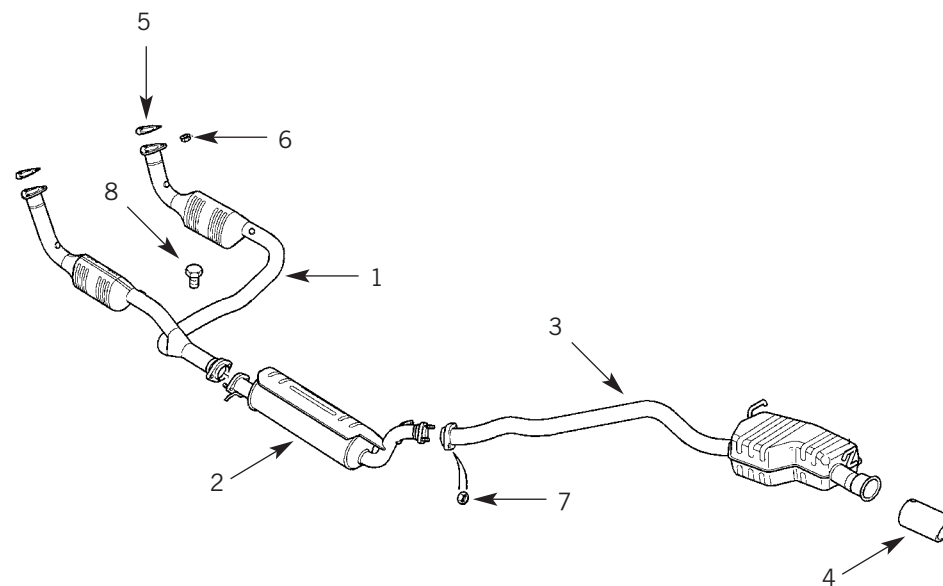

Exhaust Petrol

1	ESR4095	DOWNPIPE	TO WA 410481
1	WCD105350	DOWNPIPE	FROM XA 410482
2	ESR3195	CENTRE SILENCER	TO VA 376579
2	WCE104310	CENTRE SILENCER	FROM WA 376580
3	ESR3538	REAR SILENCER	SINGLE TAILPIPE TO VA 346793
3	ESR4126	REAR SILENCER	SINGLE TAILPIPE VA 346794 - WA 410481
3	WDV100250	REAR SILENCER	SINGLE TAILPIPE FROM XA 410482
3	WDV100270	REAR SILENCER RH	TWIN TAILPIPE FROM VA 346795
3	WDV100260	REAR SILENCER LH	TWIN TAILPIPE FROM VA 346795
4	ESR3153	FINISHER	
5	ESR3260	GASKET	
6	FX110047L	NUT	
7	NV108041L	NUT	
8	WYB10005	BLANKING PLUG	TO WA 410481
8	MYB100040L	BLANKING PLUG	FROM XA 410482

Tel: +44 (0)29 20 856 550

Manufacturers' part numbers are used for reference purposes only