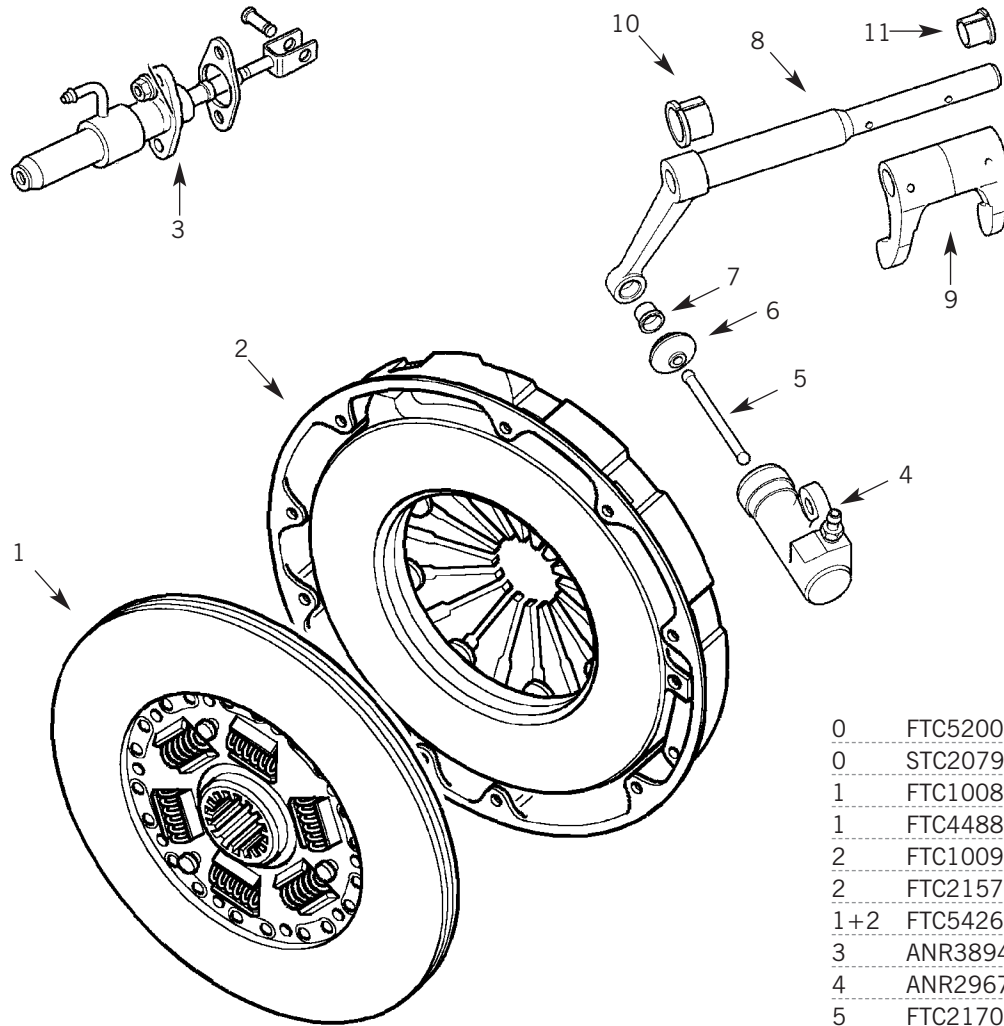

Handbrake

B
E
A
R
M
A
C
H

- | | | | |
|---|-----------|--------------------------------|----------------|
| 1 | NTC9859 | DRUM - TRANSMISSION BRAKE | |
| 2 | ICW100030 | SET SHOES - TRANSMISSION BRAKE | |
| 3 | STC1535 | BACKPLATE | TO XA 425461 |
| 3 | ICL100010 | BACKPLATE | FROM XA 425462 |
| 4 | ICW100050 | RETENTION KIT | |
| 5 | ANR2215 | CABLE | |
| 6 | SF108201L | SCREW | |

Tel: +44 (0)29 20 856 550

Manufacturers' part numbers are used for reference purposes only

Clutch

0	FTC5200	RELEASE BEARING	PETROL		
0	STC2079L	RELEASE BEARING	DIESEL		
1	FTC1008	CLUTCH PLATE	PETROL	TO (E) 42D 27823A	(USE FTC5426)
1	FTC4488	CLUTCH PLATE	DIESEL		
2	FTC1009	CLUTCH COVER	PETROL	TO (E) 42D 27823A	(USE FTC5426)
2	FTC2157	CLUTCH COVER	DIESEL		
1+2	FTC5426	CLUTCH PLATE & COVER	PETROL	FROM (E) 42D 27824A	
3	ANR3894	MASTER CYLINDER			
4	ANR2967	SLAVE CYLINDER			
5	FTC2170	PUSH ROD			
6	FTC2174	BOOT - CLUTCH RELEASE			
7	FTC2189	RELEASE LEVER INSERT			
8	FTC2166	SHAFT/LEVER ASSEMBLY	PETROL		
8	FTC4085	SHAFT/LEVER ASSEMBLY	DIESEL		
9	FTC1667	CLUTCH RELEASE ARM			
10	FTC2169	BUSH			
11	FTC1010	BUSH			