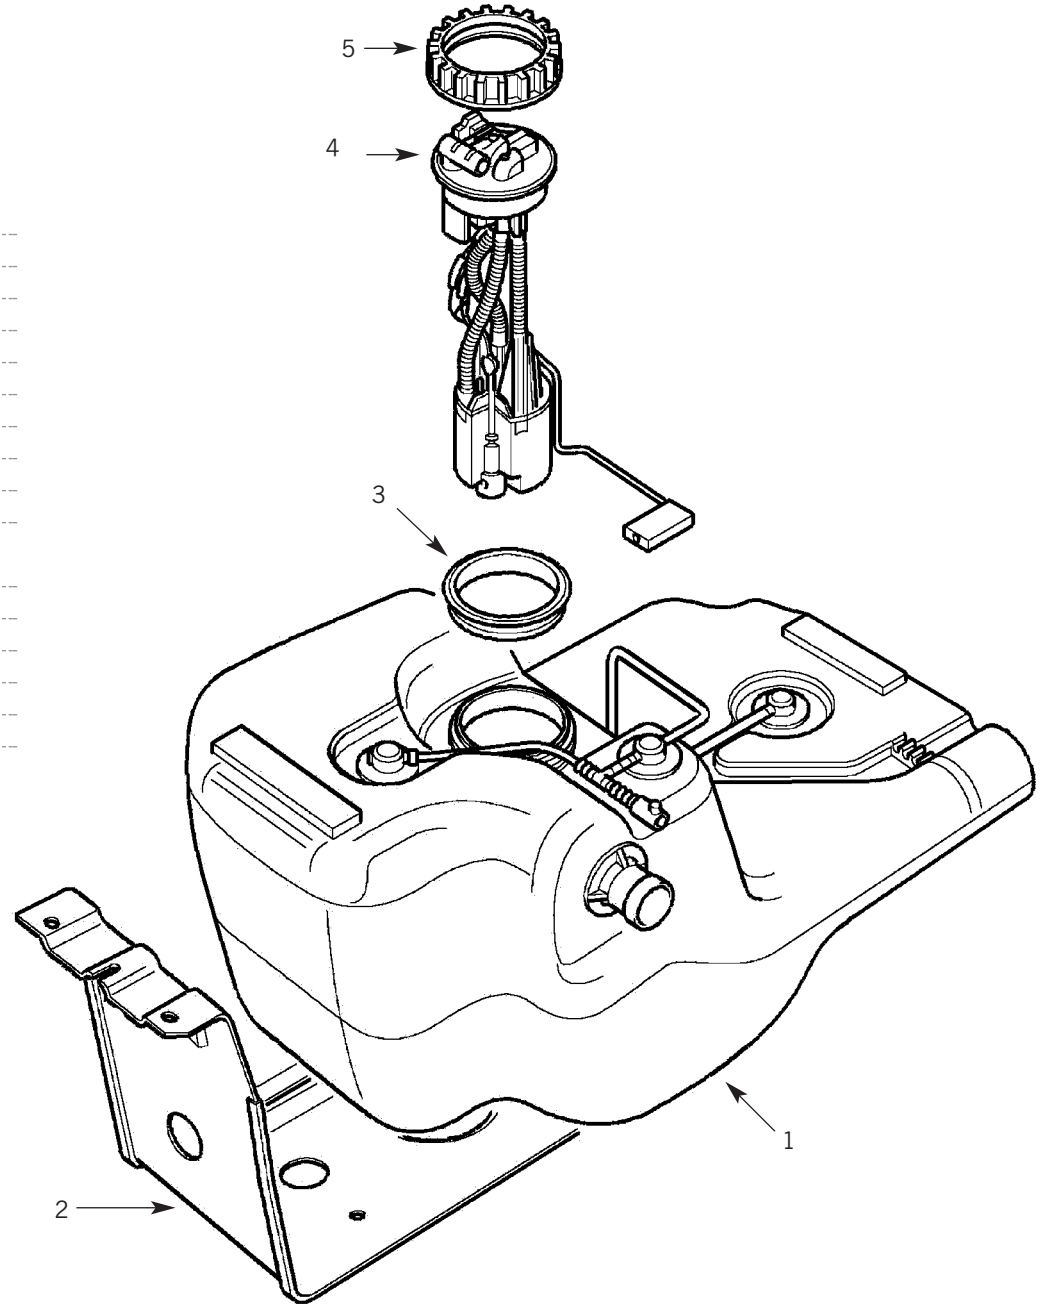

Fuel Tank

PETROL

1	WFE107480	FUEL TANK	TO WA 410481
1	WFE107030	FUEL TANK	FROM XA 410482
2	ESR3190	CRADLE	
3	NTC5859	SEAL	TO WA 410481
3	ESR3806	SEAL	FROM XA 410482
4	STC4344	FUEL PUMP	TO WA 410481
4	WFX101400	FUEL PUMP	FROM XA 410482
5	NTC5858	LOCKING RING	TO WA 410481
5	ESR3808	LOCKING RING	FROM XA 410482

DIESEL

1	WFE107040	FUEL TANK	
2	ESR3190	CRADLE	
3	NTC5859	SEAL	
4	ESR1111	FUEL SENSOR	
5	NTC6872	LOCKING RING