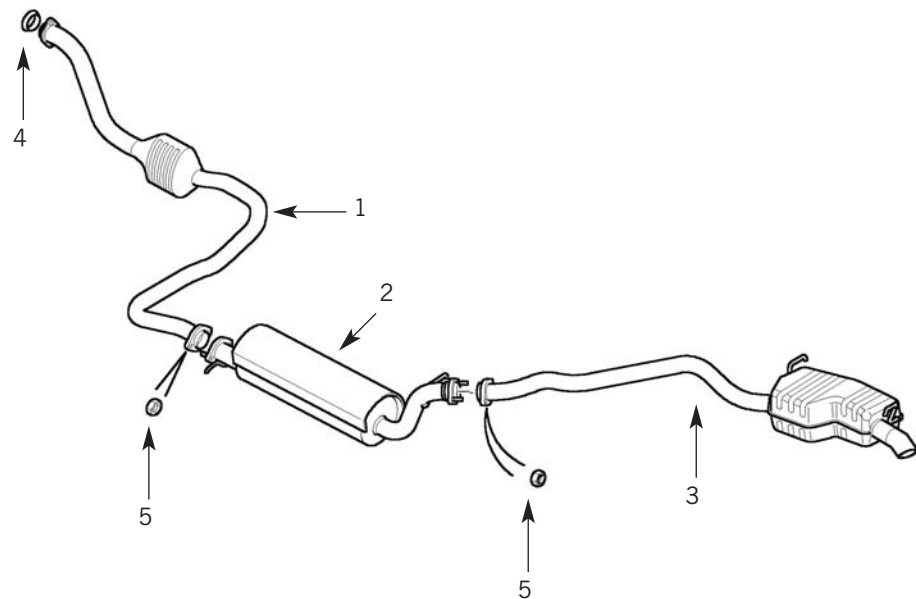

B
E
A
R
M
A
C
H

Exhaust Diesel

1	ESR2521	DOWNPIPE	MANUAL
1	ESR3975	DOWNPIPE	AUTOMATIC
2	ESR3194	CENTRE SILENCER	
3	ESR3196	REAR SILENCER	SINGLE TAILPIPE TO VA 346794
3	WDV100270	REAR SILENCER RH	TWIN TAILPIPE FROM VA 346795
3	WDV100260	REAR SILENCER LH	TWIN TAILPIPE FROM VA 346795
4	ESR1069	OLIVE	
5	NV108041L	NUT