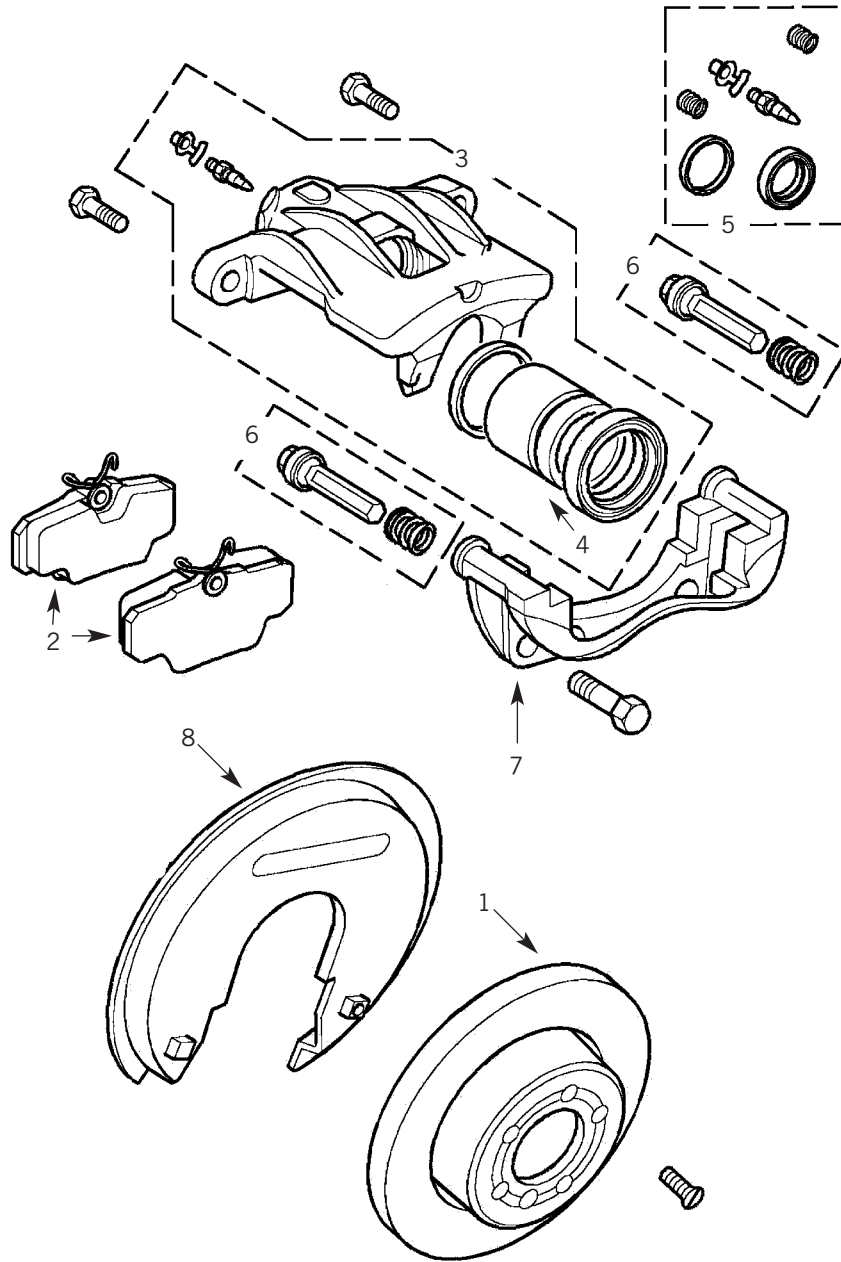

Braking Systems

FRONT

1	NTC8780	DISC BRAKE	
2	SFP100480	SET PADS	
3	STC1916	CALIPER RH	
3	STC1915	CALIPER LH	
4	STC1918	PISTON	
5	STC1919	SEAL KIT	
6	STC1920	GUIDE PIN KIT	
7	STC1917	CALIPER CARRIER	
8	FTC3544	DISC COVER RH	TO VA 376579
8	FTC3545	DISC COVER LH	FROM WA 376580
8	FTC4908	DISC COVER RH	TO VA 376579
8	FTC4909	DISC COVER LH	FROM WA 376580

REAR

1	SDB000470	DISC BRAKE	
2	SFP100490	SET PADS	
3	STC1906	CALIPER RH	
3	STC1905	CALIPER LH	
4	STC1908	PISTON	
5	STC1909	SEAL KIT	
6	STC1910	GUIDE PIN KIT	
7	STC1907	CALIPER CARRIER	
8	FTC3546	DISC COVER RH