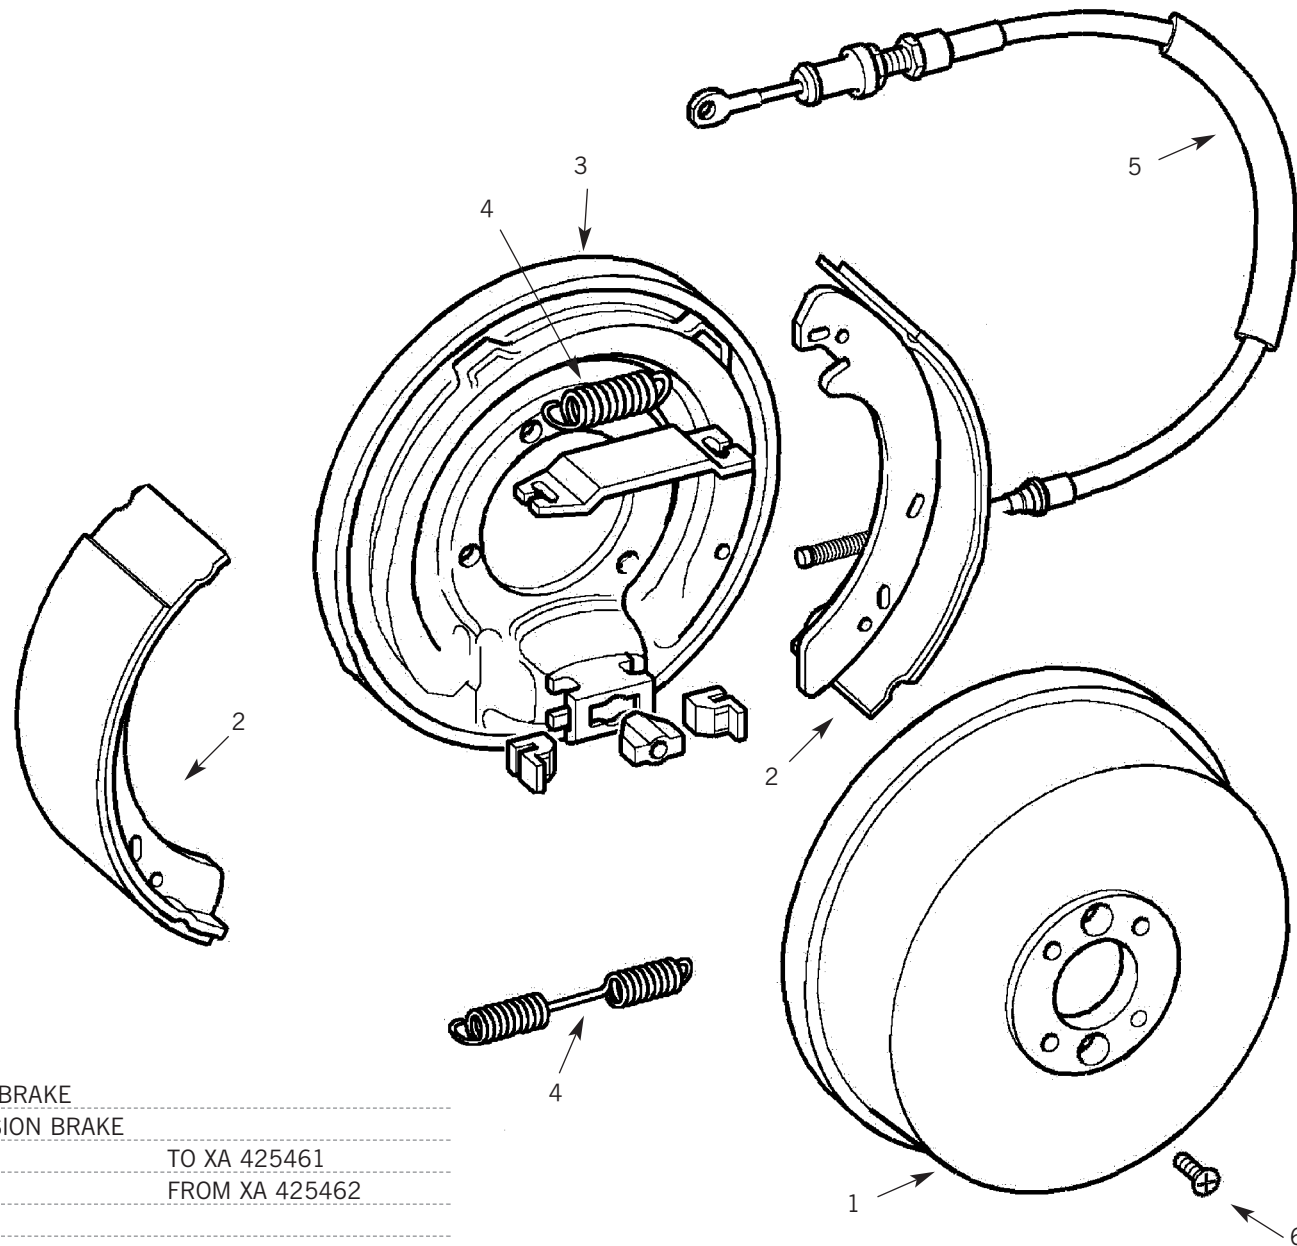

Handbrake

B
E
A
R
M
A
C
H

1	NTC9859	DRUM - TRANSMISSION BRAKE	
2	ICW100030	SET SHOES - TRANSMISSION BRAKE	
3	STC1535	BACKPLATE	TO XA 425461
3	ICL100010	BACKPLATE	FROM XA 425462
4	ICW100050	RETENTION KIT	
5	ANR2215	CABLE	
6	SF108201L	SCREW	

Tel: +44 (0)29 20 856 550

Manufacturers' part numbers are used for reference purposes only