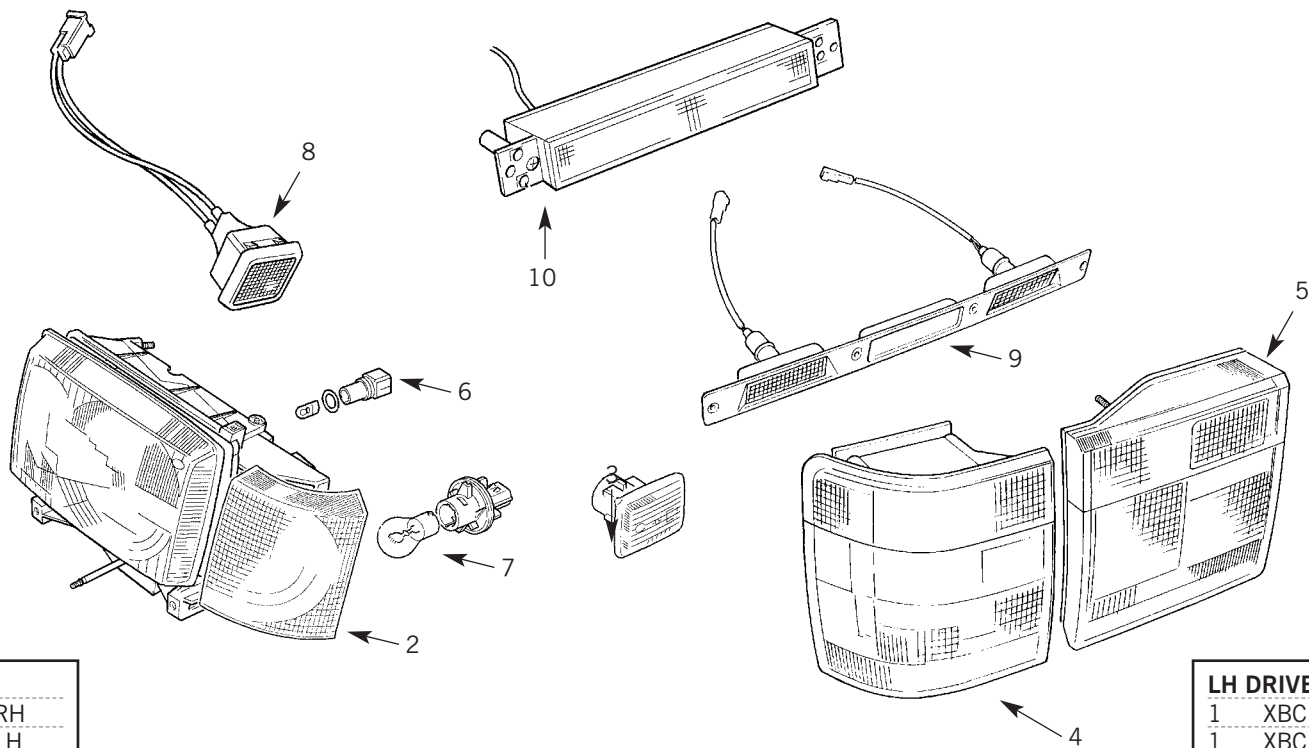

Lighting

LH DRIVE PARTS		
1	XBC105960	HEADLAMP RH
1	XBC105970	HEADLAMP LH

LH DRIVE PARTS		
1	XBC105720	HEADLAMP RH
1	XBC105730	HEADLAMP LH

TO XA 430701 (ORANGE INDICATORS)

1	XBC105940	HEADLAMP RH
1	XBC105950	HEADLAMP LH
2	AMR2690	INDICATOR RH
2	AMR2688	INDICATOR LH
3	PRC9916	SIDE REPEATER
4	AMR4100	REAR LAMP RH - BODY
4	AMR4099	REAR LAMP LH - BODY
5	AMR4724	REAR LAMP RH - TAILGATE
5	AMR4725	REAR LAMP LH - TAILGATE
6	STC2994	SIDE LIGHT BULB HOLDER
7	XBP100180	INDICATOR BULB HOLDER
8	AMR2481	DOOR LAMP
9	AMR3020	NUMBER PLATE LAMP
10	PRC7644	HIGH LEVEL BRAKE LIGHT

FROM YA 430702 (CLEAR INDICATORS)

1	XBC105700	HEADLAMP RH
1	XBC105710	HEADLAMP LH
2	XBD100920	INDICATOR RH
2	XBD100930	INDICATOR LH
3	XGB000020	SIDE REPEATER
4	XFB101720	REAR LAMP RH - BODY
4	XFB101730	REAR LAMP LH - BODY
5	XFE100220	REAR LAMP RH - TAILGATE
5	XFE100230	REAR LAMP LH - TAILGATE
6	STC2994	SIDE LIGHT BULB HOLDER
7	XBP100200	INDICATOR BULB HOLDER
8	AMR2481	DOOR LAMP
9	AMR3020	NUMBER PLATE LAMP
10	PRC7644	HIGH LEVEL BRAKE LIGHT