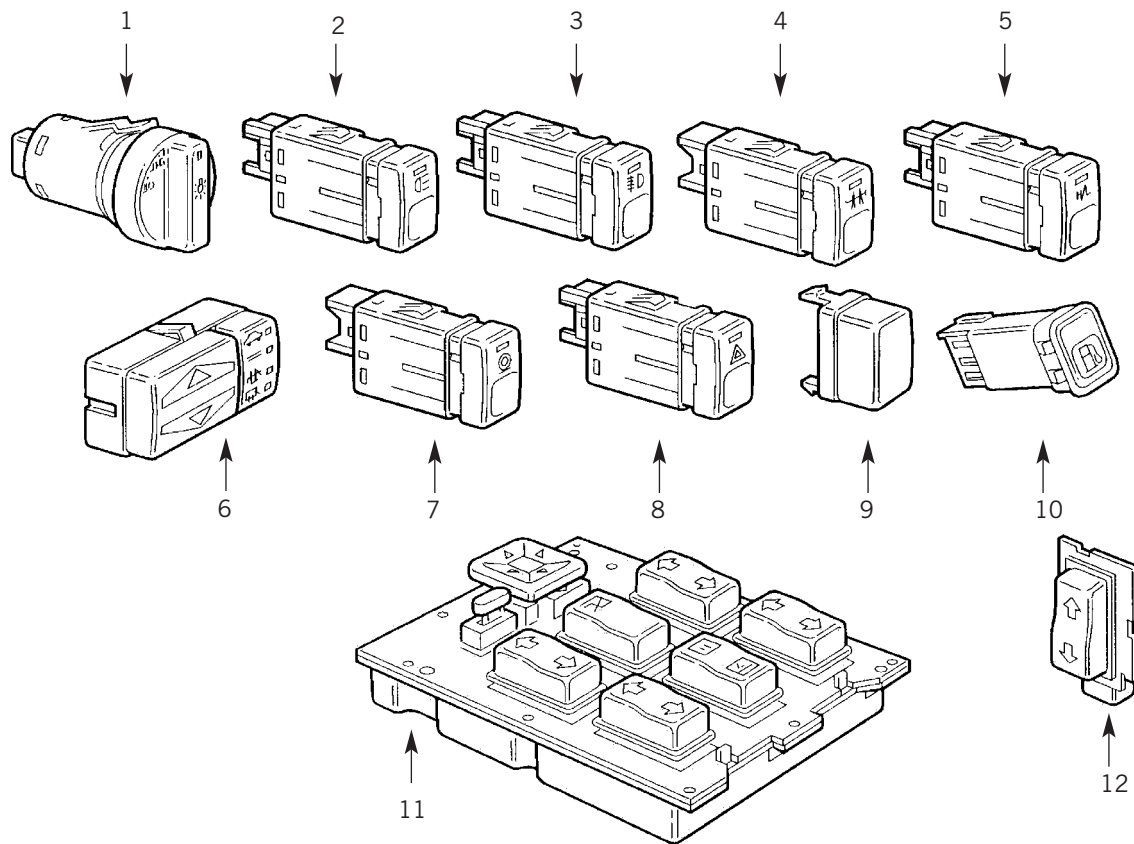

Switches

TO WA 410481

1	AMR3964	LIGHTS - ROTARY	
2	AMR3712	REAR FOG - PUSH PUSH	
3	AMR3711	FRONT FOG - PUSH PUSH	
4	AMR4141	CRUISE CONTROL	
5	AMR3708	TRANSFER BOX - HIGH / LOW	
6	AMR5823	RIDE HEIGHT CONTROL	
7	AMR3709	RIDE HEIGHT DISABLE	
8	AMR2691	HAZARD LIGHT	
9	AMR2754	SWITCH BLANK	
10	AMR3388	FUEL FLAP RELEASE	
11	AWR1083	CENTRE CONSOLE SWITCH PACK	SUNROOF
11	AWR1084	CENTRE CONSOLE SWITCH PACK	EXCEPT SUNROOF
11	YUB000040AYZ	CENTRE CONSOLE SWITCH PACK	30th ANNIVERSARY
12	AMR3762	ELECTRIC WINDOW LIFT	

FROM XA 410481

1	YUK100240	LIGHTS - ROTARY	
2	YUG102260	REAR FOG - PUSH PUSH	
3	YUG102250	FRONT FOG - PUSH PUSH	
4	YUH100340	CRUISE CONTROL	
5	YUG102240	TRANSFER BOX - HIGH / LOW	
6	YUF101930	RIDE HEIGHT CONTROL	
7	YUG102270	RIDE HEIGHT DISABLE	
8	YUG102480	HAZARD LIGHT	
9	YXJ100170	SWITCH BLANK	
10	YUG102490	FUEL FLAP RELEASE	
11	YUB100900	CENTRE CONSOLE SWITCH PACK	EXCEPT SUNROOF
11	YUB100920	CENTRE CONSOLE SWITCH PACK	SUNROOF
11	YUB101100	CENTRE CONSOLE SWITCH PACK	BURR WALNUT
12	YUF101570	ELECTRIC WINDOW LIFT