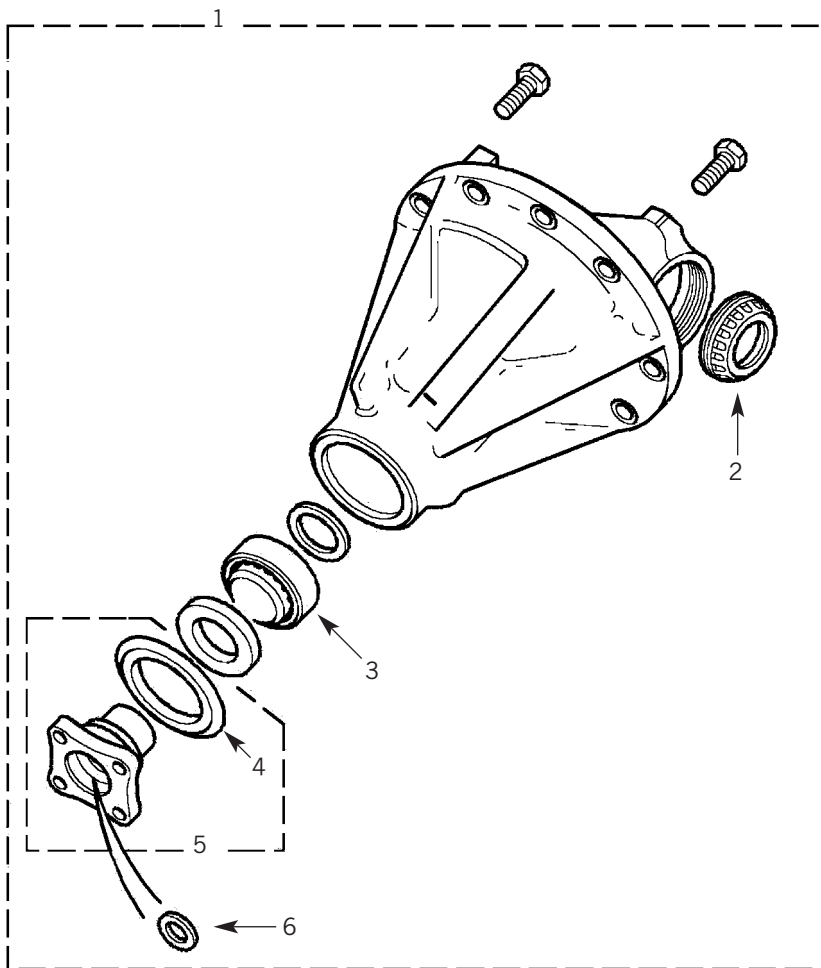

Differential

B
E
A
R
M
A
C
H

1	TBB100830	DIFFERENTIAL ASSEMBLY - FRONT	
1	TBB100840	DIFFERENTIAL ASSEMBLY - REAR	2 PIN
1	TBB100900	DIFFERENTIAL ASSEMBLY - REAR	4 PIN
2	FTC4210	LOCKING RING	
3	STC2808	BEARING	
4	STC3124	FLANGE / MUDSHIELD / SEAL	
5	FTC3549	MUDSHIELD	
6	90513454	WASHER - MULTIPLE OPTIONS	
6	FTC5413	WASHER - MULTIPLE OPTIONS	
7	576159	ROLL PIN	

Tel: +44 (0)29 20 856 550

Manufacturers' part numbers are used for reference purposes only