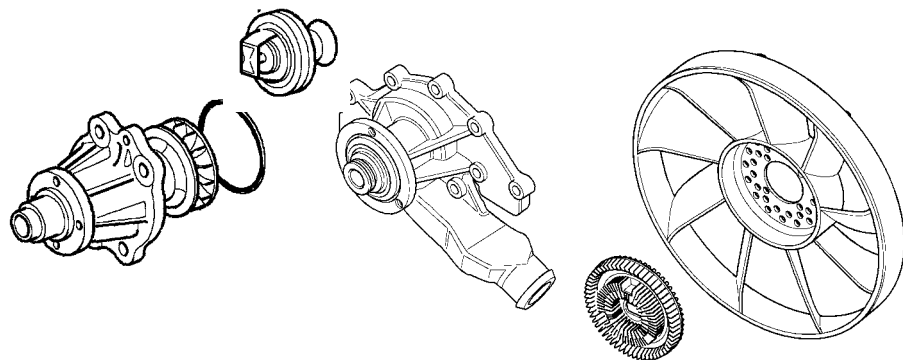

Viscous Unit, Fan. Water Pump & Thermostat

DIESEL

1	PCC108460	RADIATOR	MANUAL
1	PCC108470	RADIATOR	AUTOMATIC
2	ESR2544	FAN COWL	
3	PCH124720	BOTTOM HOSE	
4	PCH116950	TOP HOSE	EXCEPT EGR
4	PCH124730	TOP HOSE	EGR
5	EJP1483L	BUSH	

PETROL

A	PCC106940	RADIATOR	TO WA 410481
A	PCC106850	RADIATOR	FROM XA 410482
B	ESR3292	LOWER FAN COWL	
C	ESR3291	UPPER FAN COWL	TO WA 410481
C	PGK100690	UPPER FAN COWL	FROM XA 410482
D	PCH118820	HOSE - RAD TO THERMOSTAT	
E	PEM101130	THERMOSTAT HOUSING	
F	PEH101520	HOSE - BYPASS TO THERMOSTAT	
G	PEH101520	HOSE - HEATER TO THERMOSTAT	TO WA 410481
G	PCH118810	HOSE - HEATER TO THERMOSTAT	FROM XA 410482
H	PEH101590	HOSE - THERMOSTAT TO WATER PUMP	
J	PCH114840	TOP HOSE	TO WA 410481
J	PCH000900	TOP HOSE	FROM XA 410482
K	ERR4685	O-RING	
L	ERR4686	PLUG	
M	EJP1483L	BUSH	

ERR4996	VISCOUS UNIT - PETROL	
ERR4960	FAN UNIT - PETROL	
PGG101290	FAN & VISCOUS UNIT - DIESEL	
STC4378	WATER PUMP - PETROL	
STC2192	WATER PUMP - DIESEL	TO MA 303747
STC3342	WATER PUMP - DIESEL	FROM MA 303748
PEM101130	THERMOSTAT - PETROL	
STC3338	THERMOSTAT - DIESEL