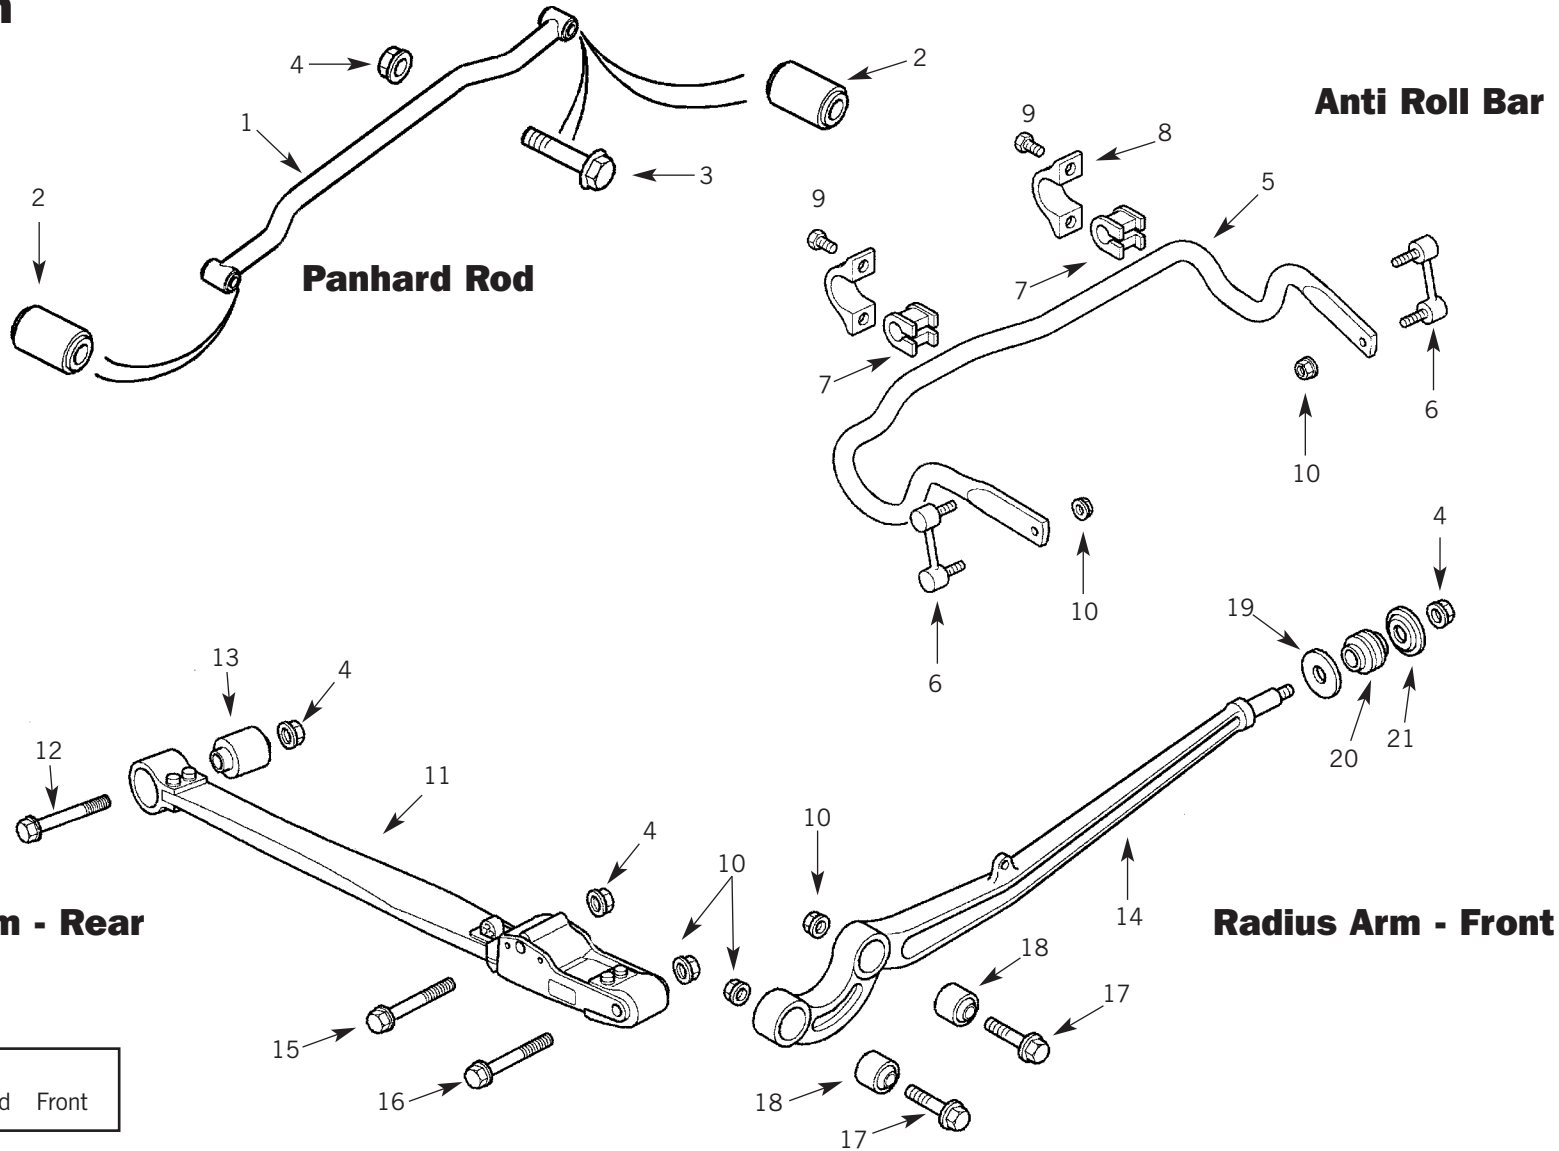

QUICK REFERENCE

PAGE
24

PARTS SUITABLE FOR
RANGE ROVER - P38

Suspension

LH DRIVE PARTS

ANR3665 Panhard Rod Front

1	ANR3666	PANHARD ROD - FRONT
1	ANR3670	PANHARD ROD - REAR
2	ANR3671	BUSH
3	ANR4386	BOLT
4	ANR3140	NUT
5	ANR3793	ANTI ROLL BAR