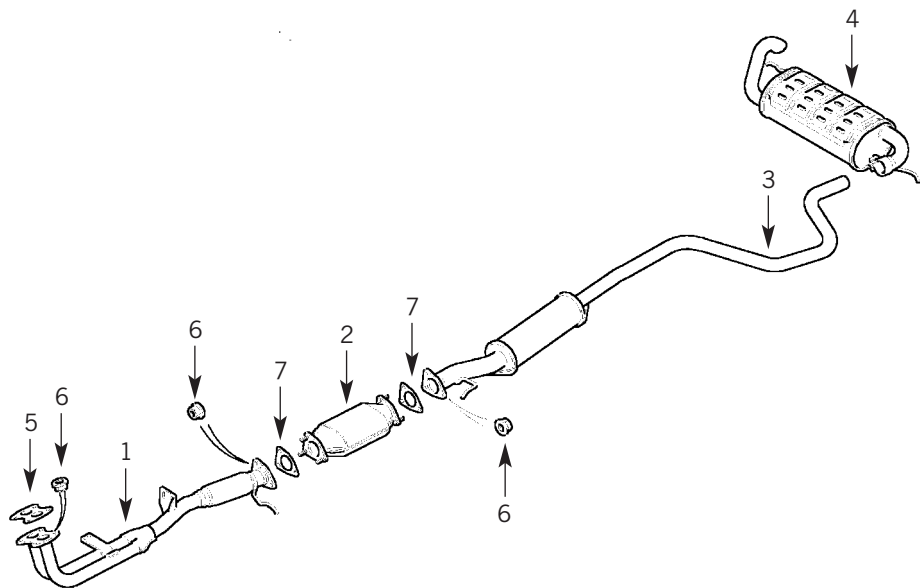

B
E
A
R
M
A
C
H

Exhaust System TO YA 999999 PETROL