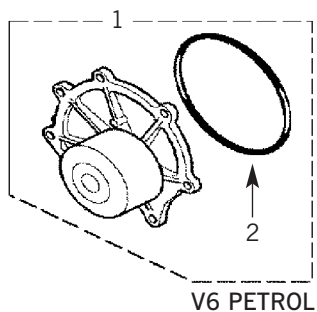

Water Pumps