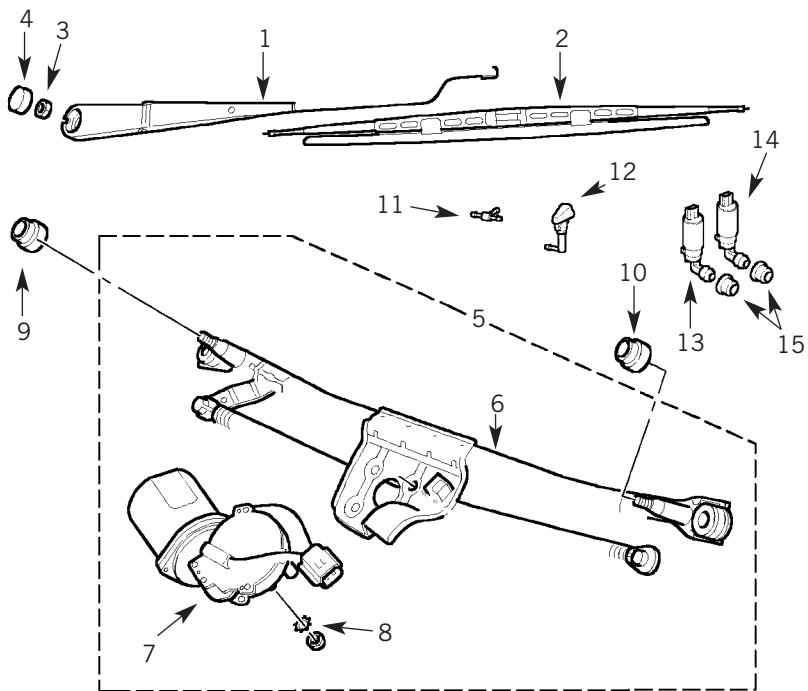

B E A R M A C H

Wash/Wipe System

FRONT

1	AMR4109	WIPER ARM RH*
1	AMR4111	WIPER ARM LH*
1	DKB103020	WIPER ARM RH**
1	DKB103080	WIPER ARM LH**
2	AWR4679	WIPER BLADE RH
2	AWR4113	WIPER BLADE LH
3	FN108047L	NUT
4	AMR3915	CAP
5	DLB000020	MOTOR & LINK
6	DLS100100	LINK
7	DLB101530	MOTOR
8	WE108001L	WASHER
9	DKG100100	CAP
10	DKG100100	CAP
11	DNG10010	T-PIECE
12	AWR2405	WASHER JET
13	DMC100550	PUMP - WINDSCREEN
15	AFU4506	GROMMET

REAR

14	DMC100540	PUMP - TAILGATE
15	AFU4506	GROMMET
16	AWR4116	REAR WIPER BLADE
17	DKB102460	REAR WIPER ARM
18	AWR2406	REAR WASHER JET
19	FN108047L	NUT
20	DKG100090	CAP
21	AMR6676	VALVE
22	DNG10007L	CONNECTOR
23	DLB101620	MOTOR
24	DKK100080	SEAL
25	AWR2922	RUBBER WASHER
26	AMR3933	WASHER
27	AMR3846	NUT
28	AWR2407	GROMMET

* TO YA 524542

**FROM YA 524543

Tel: +44 (0)29 20 856 550