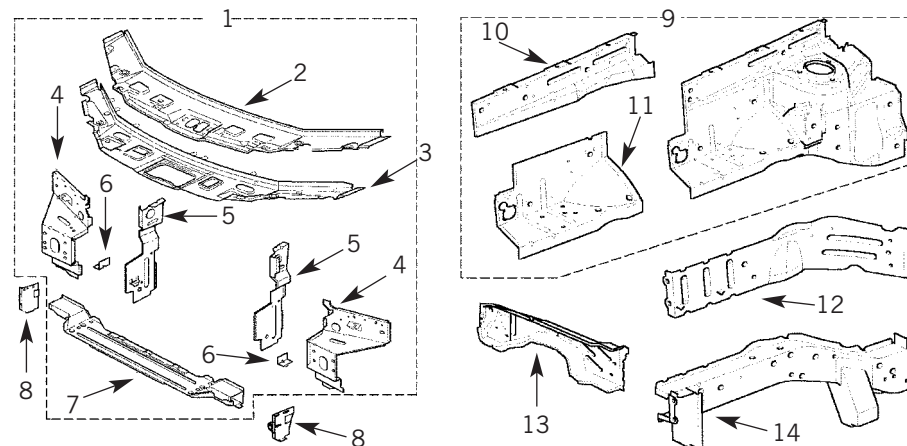

1	ABG490090	BULKHEAD ASSEMBLY
2	ALR8726	PLATFORM & WELD NUT
3	ALR8690	PLATFORM ASSEMBLY
4	ABH490140	HEADLAMP MOUNTING PANEL RH
4	ABH490150	HEADLAMP MOUNTING PANEL LH
5	AWL490160	MOUNTING - HEADLAMP RH
5	AWL490050	MOUNTING - HEADLAMP LH
6	ABU490070	MOUNTING BRACKET
7	ABC490070	FRONT CROSSMEMBER
8	AWR490010	SIDEMEMBER GUSSET RH
8	AHP490010	SIDEMEMBER GUSSET LH
9	ABD490320	FRONT VALANCE RH
9	ABD490750	FRONT VALANCE LH
10	ABD490120	FRONT VALANCE RH
10	ALR9731	FRONT VALANCE LH
11	ABD490160	VALANCE & WELD NUT RH
11	ABD490170	VALANCE & WELD NUT LH
12	ABF490140	FRONT SIDEMEMBER RH
12	ABF490150	FRONT SIDEMEMBER LH
13	ABR490660	OUTER VALANCE RH
13	ABR490670	OUTER VALANCE LH
14	ABE490140	SIDEMEMBER RH
14	ABE490210	SIDEMEMBER LH