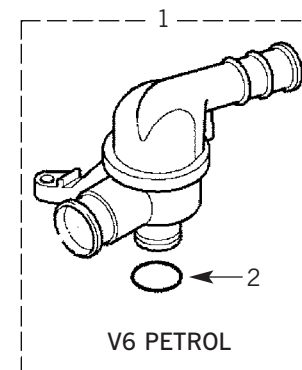

Tel: +44 (0)29 20 856 550

Manufacturers' part numbers are used for reference purposes only

Water Pumps

Thermostats

1	PEB102510L	WATER PUMP	1.8 PETROL
1	PEB102420L	WATER PUMP	2.0 TCie DIESEL
1	PEB102470L	WATER PUMP	TD4 DIESEL
1	PEB102240L	WATER PUMP	V6 PETROL
2	PET10010L	O-RING	1.8 PETROL
2	PFQ10001L	O-RING SET	2.0 TCie DIESEL
2	PET100980L	GASKET	TD4 DIESEL
2	PET100760L	O-RING	V6 PETROL