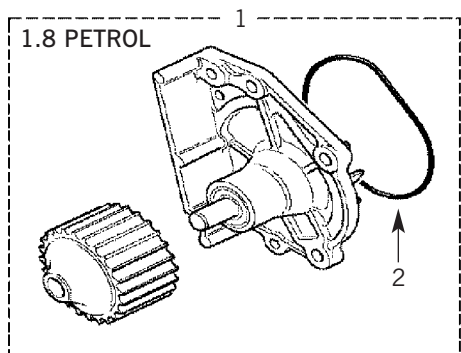

Water Pumps