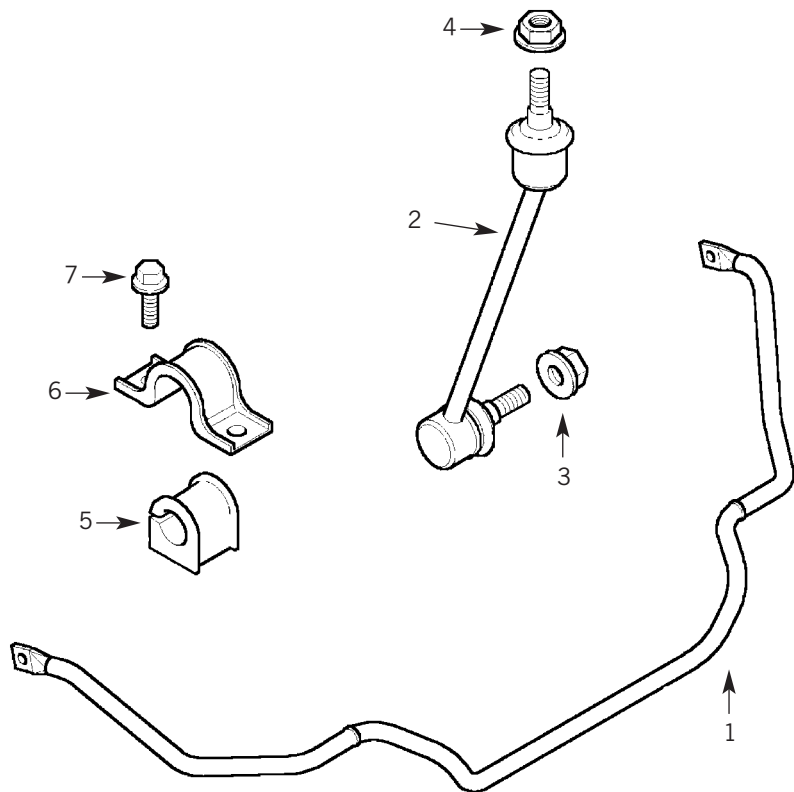

Anti-Roll Bar

1	ANR5865	ANTI ROLL BAR	
2	RBM100172	LINK - ANTI ROLL BAR	
3	ANR5116	NUT	
4	FX110047L	NUT	
5	RBX101240	BUSH	TO YA 999999
5	RBX000010	BUSH	FROM 1A 000001
6	RBU100220L	BRACKET	
7	FS108270L	BOLT