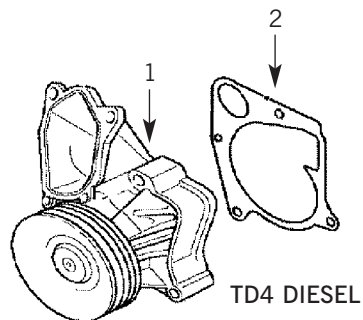

Water Pumps