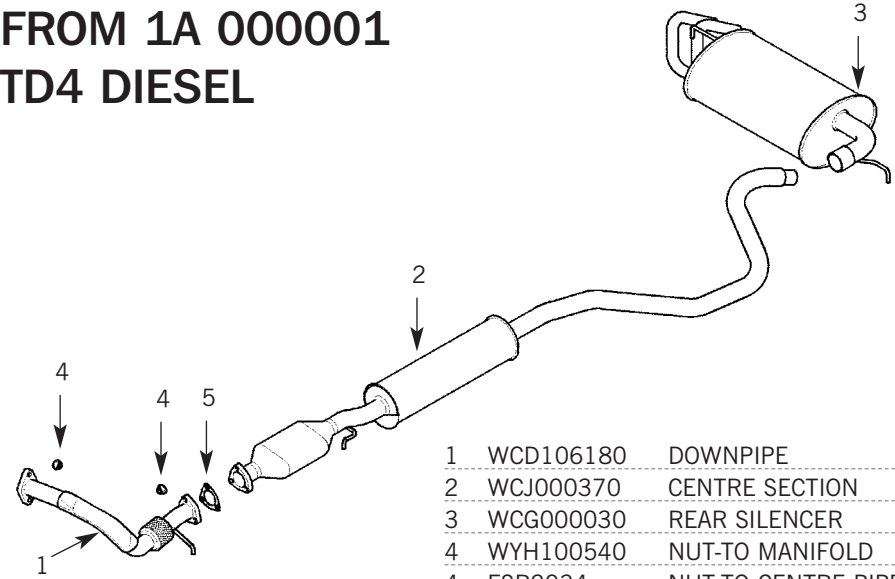

Exhaust System FROM 1A 000001 TD4 DIESEL

1	WCD106180	DOWNPIPE
2	WCJ000370	CENTRE SECTION
3	WCG000030	REAR SILENCER
4	WYH100540	NUT-TO MANIFOLD
4	ESR2034	NUT-TO CENTRE PIPE
5	WCM100480	GASKET