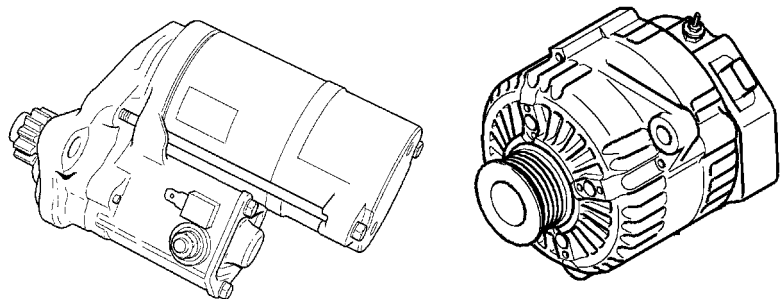

B
E
A
R
M
A
C
H

Electrical

YLE101890E	ALTERNATOR	1.8 PETROL	NO A/CON	90 AMP	TO YA 999999
YLE101890	ALTERNATOR	1.8 PETROL	NO A/CON	45 AMP	TO YA 999999
YLE102370L	ALTERNATOR	1.8 PETROL	NO A/CON		FROM 1A 000001
YLE102060	ALTERNATOR	1.8 PETROL	A/CON		
YLE102010	ALTERNATOR	2.0 TCie DIESEL	NO A/CON		TO YA 999999
YLE102080	ALTERNATOR	2.0 TCie DIESEL	A/CON		TO YA 999999
YLE102500L	ALTERNATOR	2.0 TD4 DIESEL		120 AMP	FROM 1A 000001
YLE000070	ALTERNATOR	2.0 TD4 DIESEL		150 AMP	FROM 1A 000001
YLE102480	ALTERNATOR	2.5 V6 PETROL		120 AMP	FROM 1A 000001

NAD101090	STARTER MOTOR	1.8 PETROL			
NAD100580	STARTER MOTOR	2.0 TCie DIESEL			TO YA 999999
NAD101500	STARTER MOTOR	2.0 TD4 DIESEL			FROM 1A 000001
NAD100952L	STARTER MOTOR	2.5 V6 PETROL			FROM 1A 000001