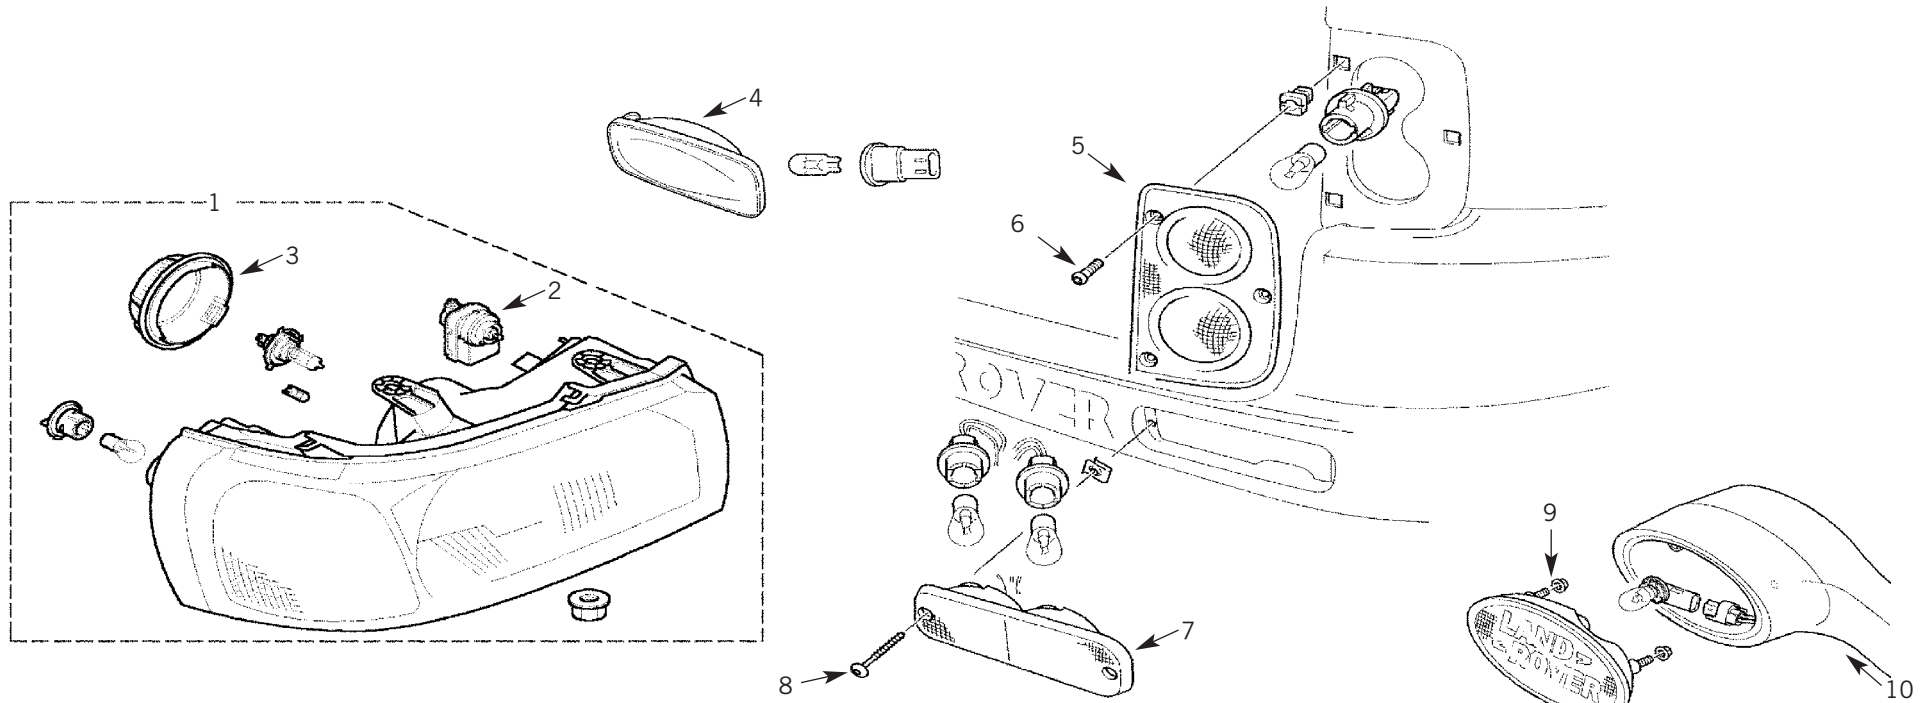

Lighting

1	AMR3999	HEADLAMP RH	TO YA 999999	AMBER
1	AMR3998	HEADLAMP LH	TO YA 999999	AMBER
1	XBC000280	HEADLAMP RH	FROM 1A 000001	CLEAR
1	XBC000290	HEADLAMP LH	FROM 1A 000001	CLEAR
2	XBS100170L	MOTOR		
3	XCA100000	PROTECTOR		
4	XGB000030	SIDE REPEATER	TO 1A 999999	AMBER
4	XGB100310L	SIDE REPEATER	FROM 2A 000001	CLEAR
5	AMR4003	REAR LAMP RH		
5	AMR4002	REAR LAMP LH		
6	XFO100000	SCREW		
7	AMR3990	REAR LAMP RH	TO 1A 999999	AMBER
7	AMR3989	REAR LAMP LH	TO 1A 999999	AMBER
7	XFB000280	REAR LAMP RH	FROM 2A 000001	CLEAR
7	XFB000290	REAR LAMP LH	FROM 2A 000001	CLEAR
8	XFO100000	SCREW		
9	AMR4104	HIGH LEVEL STOP LAMP		
10	XZQ100180	BULB		

LH DRIVE PARTS

AMR4000	HEADLAMP LH LHD		AMBER
AMR4001	HEADLAMP RH LHD		AMBER
XBC000310	HEADLAMP LH LHD	TO 2A388096	
XBC000300	HEADLAMP RH LHD	TO 2A388096	
XBC001740	HEADLAMP RH LHD	FROM 2A288097	
XBC001750	HEADLAMP RH LHD	FROM 2A288097