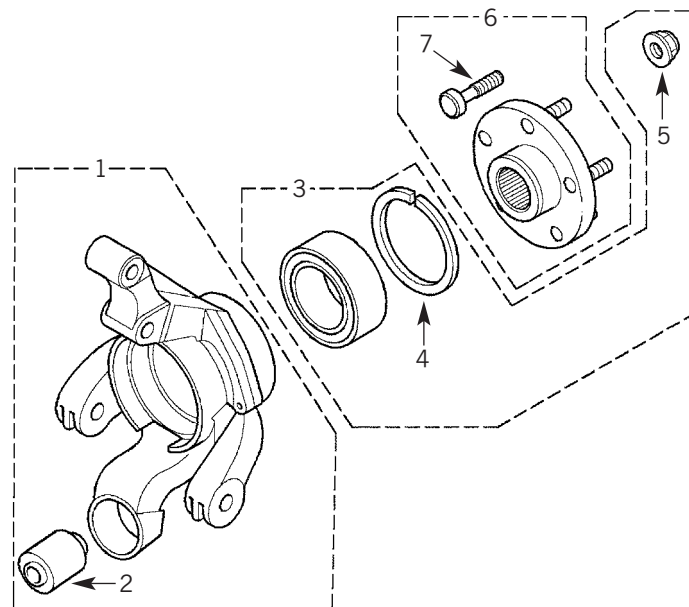

Hubs Rear

1	RUB101501	FRONT HUB RH	TO WA 601202
1	RUB101511	FRONT HUB LH	TO WA 601202
1	RUB101502	FRONT HUB RH	WA 601202 - 1A 999999
1	RUB101512	FRONT HUB LH	WA 601202 - 1A 999999
1	RUB000040	FRONT HUB RH	FROM 2A 000001
1	RUB000050	FRONT HUB LH	FROM 2A 000001
2	ANR5861	BEARING	TO 1A 999999
2	RFC000010	BEARING	FROM 2A 000001
3	RUE100031	CIRCLIP	
4	CDU1534L	STAKE NUT	
5	ANR5817	FLANGE ASSY	
6	CLP9037L	STUD	

1	RLH101320	REAR HUB RH	TO WA 601176
1	RLH101330	REAR HUB LH	TO WA 601176
1	RLH101321	REAR HUB RH	WA 601177 - 1A 999999
1	RLH101331	REAR HUB LH	WA 601177 - 1A 999999
1	RLH000140	REAR HUB RH	FROM 2A 000001
1	RLH000150	REAR HUB LH	FROM 2A 000001
2	RGX101010	BUSH	
3	ANR5861	BEARING	TO 1A 999999
3	RFC000010	BEARING	FROM 2A 000001
4	RUE100031	CIRCLIP	
5	CDU1534L	STAKE NUT	
6	ANR5817	FLANGE	
7	CLP9037L	STUD