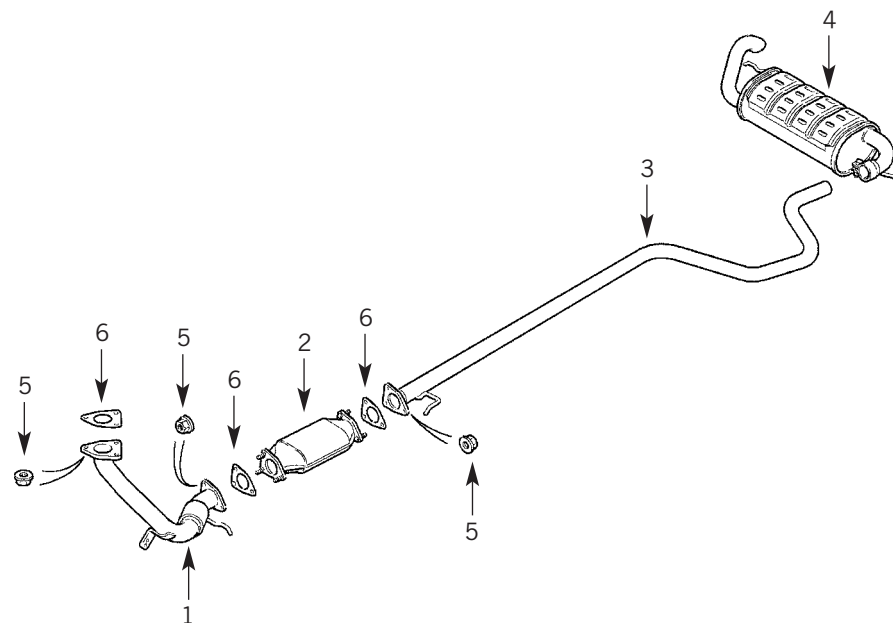

Exhaust System TO YA 999999 DIESEL

1	ESR4069	DOWN PIPE
2	WAG103640	CATALYST
3	WCE103970	CENTRE SECTION
4	ESR4071	REAR SILENCER
5	WCM10009	DOWNPIPE GASKET
6	ESR2034	NYLOC NUT
7	WCM100480	GASKET

1	WCD105220	DOWN PIPE
2	WAG104260	CATALYST
3	WCE104230	CENTRE SECTION
4	ESR4074	REAR SILENCER
5	ESR2034	NUT
6	WCM100480	GASKET

Tel: +44 (0)29 20 856 550

Manufacturers' part numbers are used for reference purposes only

QUICK REFERENCE

PAGE
26

PARTS SUITABLE FOR
LAND ROVER FREELANDER