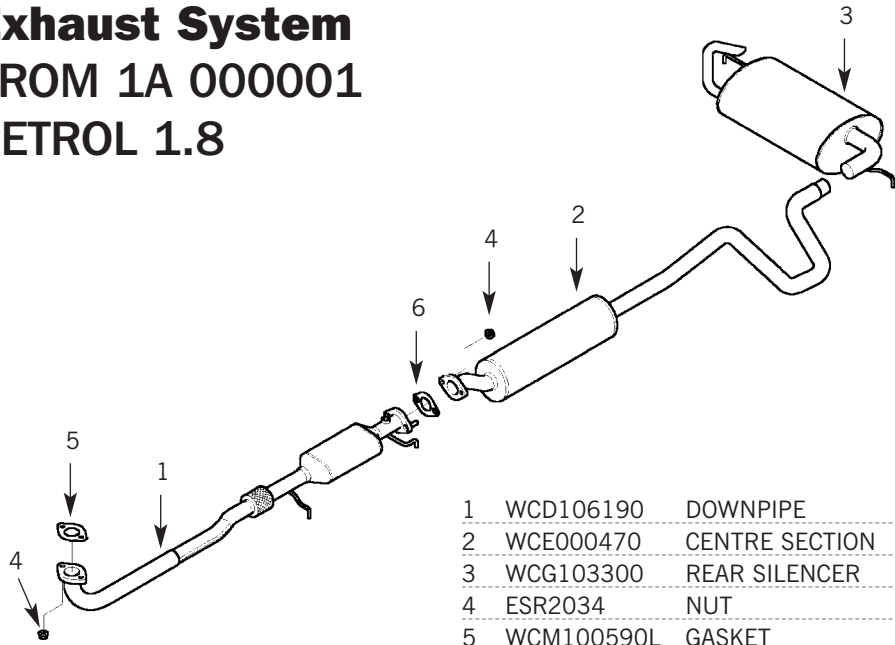

Exhaust System FROM 1A 000001 PETROL 1.8

1	WCD106190	DOWNPIPE
2	WCE000470	CENTRE SECTION
3	WCG103300	REAR SILENCER
4	ESR2034	NUT
5	WCM100590L	GASKET
6	WCM100460L	GASKET