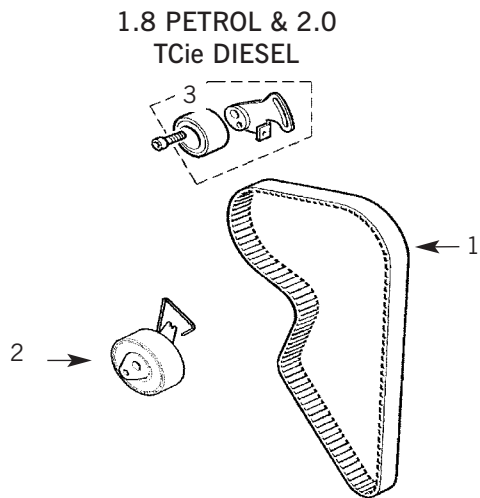

Engine Timing

1.8 PETROL

1	LHN100390	TIMING BELT	NON AUTO TENSIONING
1	LHN100560L	TIMING BELT	AUTO TENSIONING
2	LHP100900L	TENSIONER	AUTO TENSIONING
3	LHP10015L	TENSIONER	NON AUTO TENSIONING

2.0 TCie DIESEL

1	LHN100760	TIMING BELT	114 TEETH
1	LHN100610	TIMING BELT	112 TEETH
2	LHV100160	IDLER	
3	LHP100840	TENSIONER	

2.0 TD4 DIESEL

1	LHN100840L	TIMING CHAIN	UPPER
1	MVF100070L	TIMING CHAIN	LOWER
3	PQG100320L	TENSIONER	
4	STC2193	KEY	

2.5 V6 PETROL

1	LHN100410L	TIMING BELT	
2	LHV100110L	IDLER	
3	LHP100610L	TENSIONER