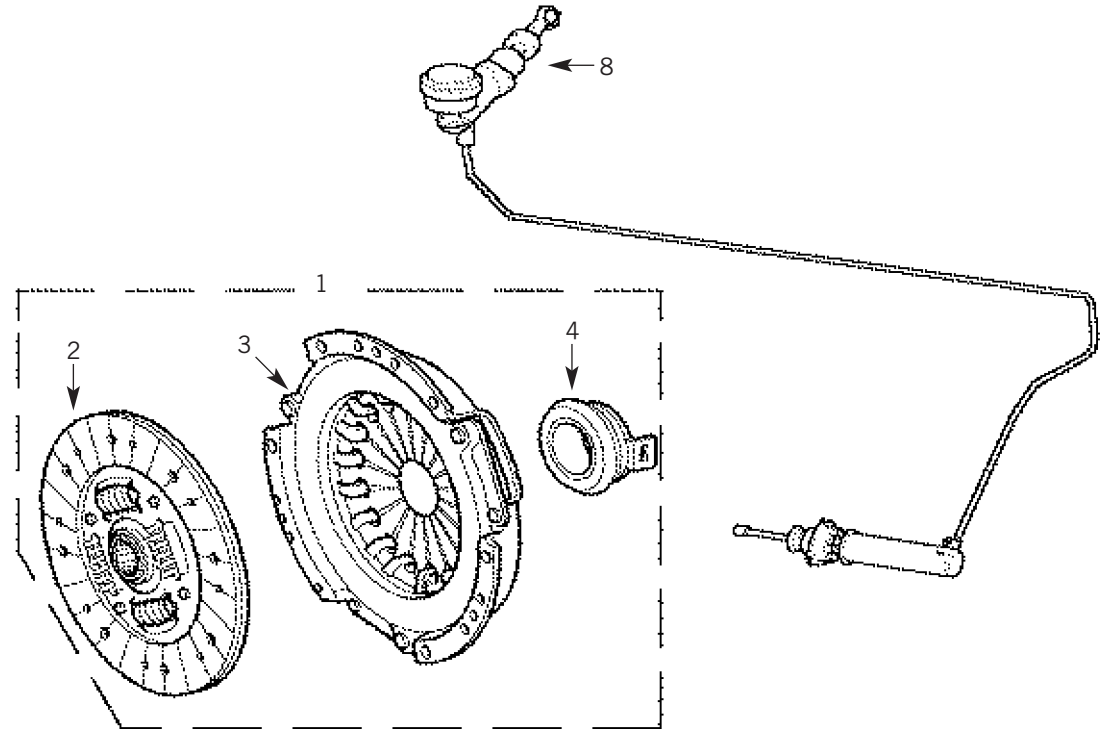

Tel: +44 (0)29 20 856 550

Manufacturers' part numbers are used for reference purposes only

Clutch Components

1	STC4613	CLUTCH KIT		TO YA 999999
2	UQB000040	CLUTCH PLATE	1.8 PETROL 2L TCie DIESEL	
2	UQB101070	CLUTCH PLATE	TD4	FROM 1A 000001
3	URB000070	CLUTCH COVER	1.8 PETROL 2L TCie DIESEL	
3	URB100651	CLUTCH COVER	TD4	FROM 1A 000001
4	UTJ100170	RELEASE BEARING	1.8 PETROL 2L TCie DIESEL	
4	UUB000070	RELEASE BEARING	TD4	FROM 1A 000001
5	STC000180	HYDRAULICS	1.8 PETROL 2L TCie DIESEL	TO YA 999999
5	STC000120	HYDRAULICS	1.8 PETROL	FROM 1A 000001
5	STC000020	HYDRAULICS	TD4	FROM 1A 000001