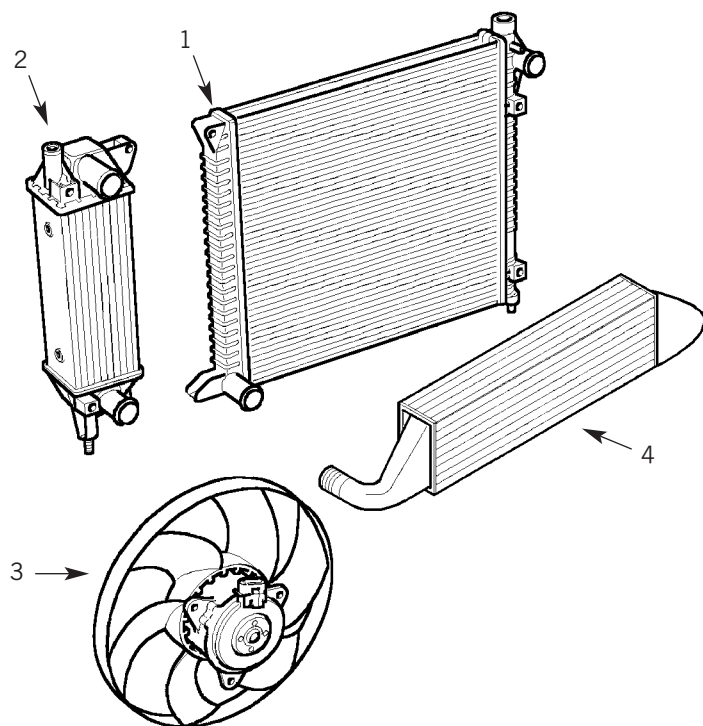

B
E
A
R
M
A
C
H

Radiator