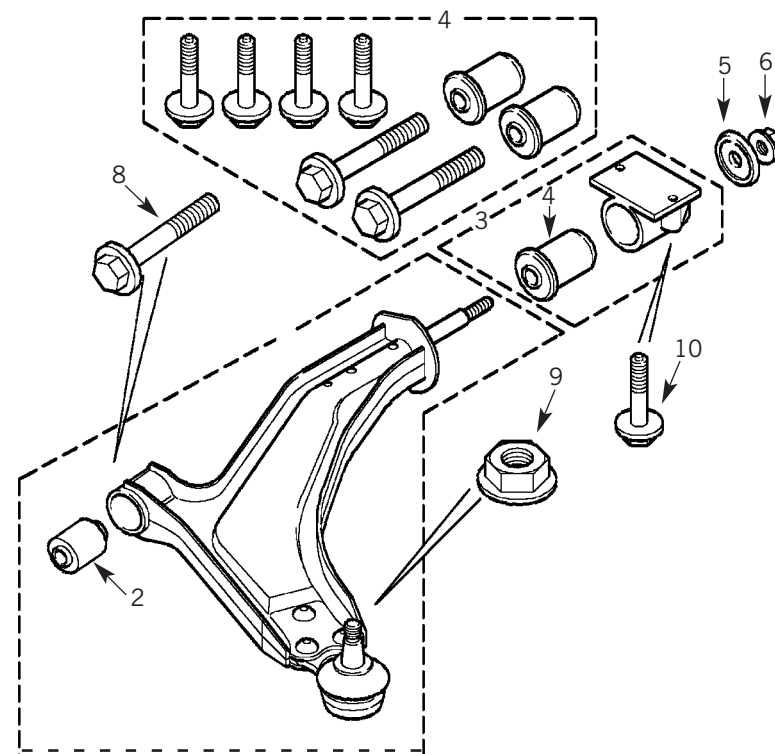

Radius Arm

1	RBJ102920	LOWER SUSPENSION ARM RH	
1	RBJ102930	LOWER SUSPENSION ARM LH	
2	RBX101790	BUSH	
3	RBX101260	HOUSING & BUSH RH	TO YA 524792
3	RBX101270	HOUSING & BUSH LH	TO YA 524788
3	RBX101800	HOUSING & BUSH RH	FROM YA 524793
3	RBX101810	HOUSING & BUSH LH	FROM YA 524789
4	ANR6109	BUSH	TO YA 524792
4	RBX101860	BUSH	YA 524792 - YA 999999
4	RBX101780	BUSH	FROM 1A 000001
5	RDB100080	WASHER	
6	FX214057	NUT	
7	RBG100120	BUSH KIT	
8	RDI100010	BOLT	
9	FX214057	NUT	
10	ANR5333	BOLT