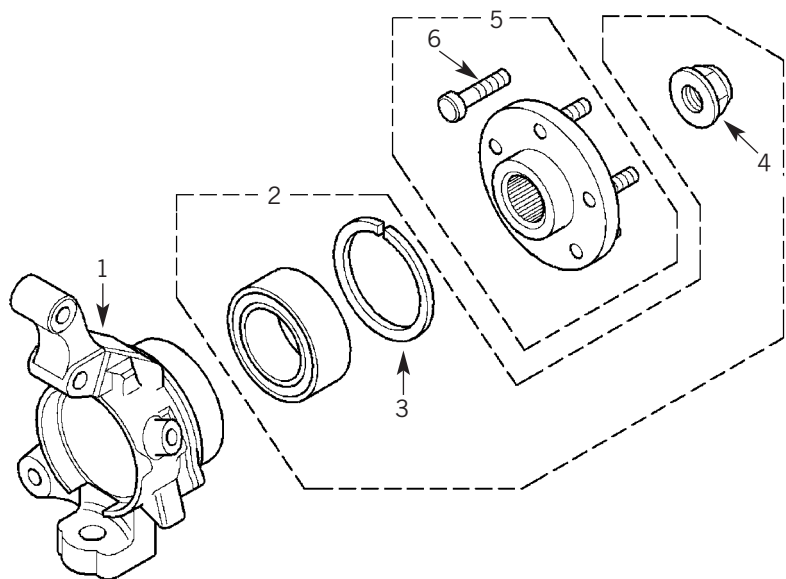

Hubs Front

Hubs Rear

1	RUB101501	FRONT HUB RH	TO WA 601202
1	RUB101511	FRONT HUB LH	TO WA 601202
1	RUB101502	FRONT HUB RH	WA 601202 - 1A 999999
1	RUB101512	FRONT HUB LH	WA 601202 - 1A 999999
1	RUB000040	FRONT HUB RH	FROM 2A 000001
1	RUB000050	FRONT HUB LH	FROM 2A 000001
2	ANR5861	BEARING	TO 1A 999999
2	RFC000010	BEARING	FROM 2A 000001
3	RUE100031	CIRCLIP	
4	CDU1534L	STAKE NUT	
5	ANR5817	FLANGE ASSY	
6	CLP9037L	STUD	

1	RLH101320	REAR HUB RH	TO WA 601176
1	RLH101330	REAR HUB LH	TO WA 601176
1	RLH101321	REAR HUB RH	WA 601177 - 1A 999999
1	RLH101331	REAR HUB LH	WA 601177 - 1A 999999
1	RLH000140	REAR HUB RH	FROM 2A 000001
1	RLH000150	REAR HUB LH	FROM 2A 000001
2	RGX101010	BUSH	
3	ANR5861	BEARING	TO 1A 999999
3	RFC000010	BEARING	FROM 2A 000001
4	RUE100031	CIRCLIP	
5	CDU1534L	STAKE NUT	
6	ANR5817	FLANGE	
7	CLP9037L	STUD