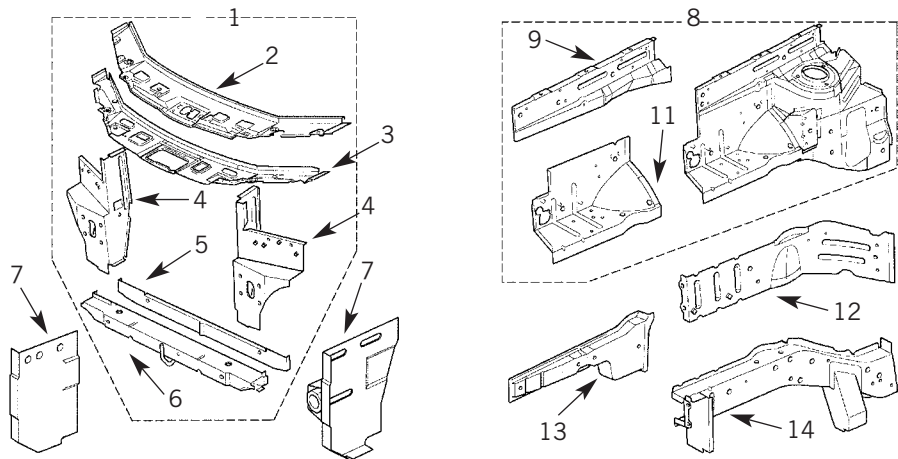

Front End Panels

To YA 999999 (Before 2004)

1	ALR8710	BULKHEAD ASSEMBLY
2	ALR8726	PLATFORM & WELD NUT
3	ALR8690	PLATFORM ASSEMBLY
4	ASR2484	HEADLAMP MOUNTING PANEL RH
4	ASR2485	HEADLAMP MOUNTING PANEL LH
5	ASR2486	CLOSING PANEL
6	ASR2481	FRONT CROSSMEMBER
7	ALR7308	SIDEMEMBER GUSSET RH
7	ALR9961	SIDEMEMBER GUSSET LH
8	ABD490320	FRONT VALANCE RH
8	STC4799	FRONT VALANCE LH
9	ABD490120	FRONT VALANCE RH
9	ALR9731	FRONT VALANCE LH
10	ABD490160	VALANCE & WELD NUT RH
10	N/A USE 8	VALANCE & WELD NUT LH
11	ALR9400	OUTER VALANCE RH
11	ALR9401	OUTER VALANCE LH
12	ASR2490	SIDEMEMBER RH
12	ASR2491	SIDEMEMBER LH
13	ALR7326	FRONT SIDEMEMBER RH
13	ALR7327	FRONT SIDEMEMBER LH

From 1A 000001 (2004 on)