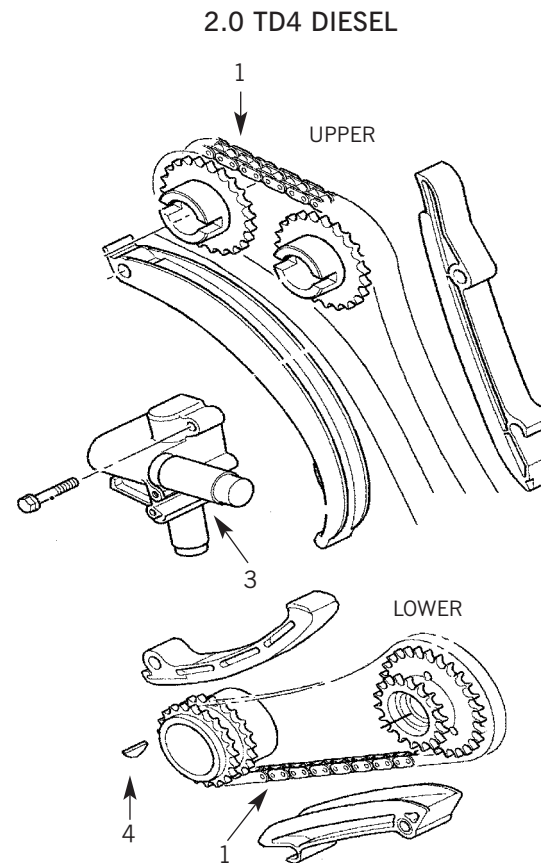

Engine Timing

1.8 PETROL

1	LHN100390	TIMING BELT	NON AUTO TENSIONING
1	LHN100560L	TIMING BELT	AUTO TENSIONING
2	LHP100900L	TENSIONER	AUTO TENSIONING
3	LHP10015L	TENSIONER	NON AUTO TENSIONING

2.0 TCie DIESEL

1	LHN100760	TIMING BELT	114 TEETH
1	LHN100610	TIMING BELT	112 TEETH
2	LHV100160	IDLER	
3	LHP100840	TENSIONER	

2.0 TD4 DIESEL

1	LHN100840L	TIMING CHAIN	UPPER
1	MVF100070L	TIMING CHAIN	LOWER
3	PQG100320L	TENSIONER	
4	STC2193	KEY	

2.5 V6 PETROL

1	LHN100410L	TIMING BELT	
2	LHV100110L	IDLER	
3	LHP100610L	TENSIONER