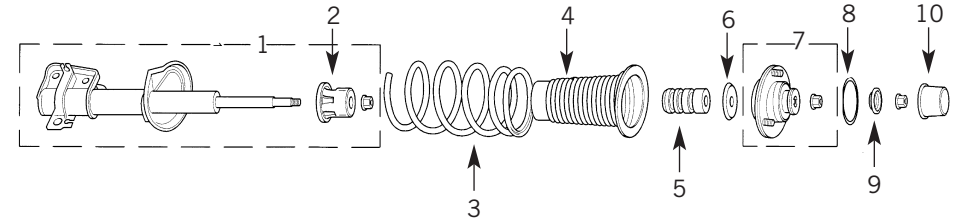

1	RPD102180	DAMPER RH		TO YA999999	
1	RPD102190	DAMPER LH		TO YA999999	
1	RPM000020	DAMPER RH		FROM 1A000001	
1	RPM000030	DAMPER LH		FROM 1A000001	
2	ANR6113	BUMP STOP			
3	RKB100920	SPRING		TO YA999999	
3	RKB000040	SPRING		FROM 1A000001	GREEN
3	RKB000050	SPRING		FROM 1A000001	WHITE
3	RKB000230	SPRING		FROM 1A000001	WHITE/BLUE
4	ANR6124	DUST BOOT			
5	ANR6121	SPRING AID		TO YA999999	
5	RPC000040	SPRING AID		FROM 1A000001	
6	RPY100070	WASHER		TO YA999999	
6	RNS100072	WASHER		FROM 1A000001	
7	RPF100080	MOUNTING		TO YA999999	
7	RPF100123	MOUNTING		FROM 1A000001	
8	RHC100050	SEAL			
9	RYF10011L	WASHER			
10	RPC10001L	CAP