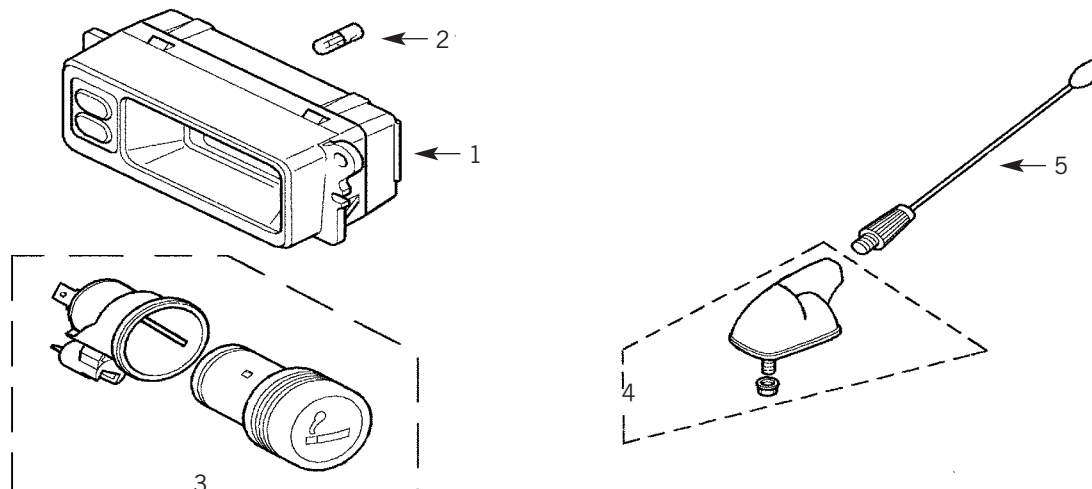

1	YFB100380	LCD DISPLAY	CLOCK
1	XQH100102	LCD DISPLAY	CLOCK / RADIO
2	XZQ100110L	BULB	CLOCK
2	XDG100040	BULB	CLOCK / RADIO
3	YUJ100490	CIGAR LIGHTER	
4	XUC100830	AERIAL BASE	
4	XUC000030	AERIAL BASE	HARMON KARDON
5	XUJ100070L	AERIAL MAST	
5	XUJ000020	AERIAL MAST	HARMON KARDON

QUICK REFERENCE

PARTS SUITABLE FOR
LAND ROVER FREELANDER

Tel: +44 (0)29 20 856 550