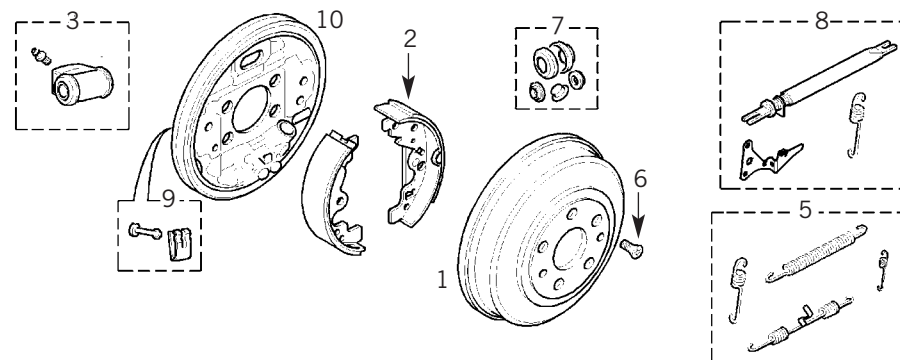

A	SHB101000	FLEXI HOSE		TO YA 999999
A	SHB101230	FLEXI HOSE		FROM 1A 000001
B	SYG100510	BANJO BOLT		

Rear Brakes

1	SDC100130	BRAKE DRUM		TO YA 999999
1	SDC000010	BRAKE DRUM		FROM 1A 000001
2	SFS000060	BRAKE SHOES		TO YA 999999
2	SFS000030	BRAKE SHOES		FROM 1A 000001
3	SML100070	WHEEL CYLINDER		TO YA 999999
3	SML000010	WHEEL CYLINDER		FROM 1A 000001
4	RTC1115	BLEED SCREW		
5	SMN100250	SPRING SET		TO YA 999999
5	SMN000020	SPRING SET		FROM 1A 000001
6	SF106121	SCREW		
7	SMN100230	WHEEL CYL REPAIR KIT		TO YA 999999
7	SMN000030	WHEEL CYL REPAIR KIT		FROM 1A 000001
8	SMJ100080	ADJUSTER RH		TO YA 999999
8	SMJ100090K	ADJUSTER LH		TO YA 999999
8	SMN000040	ADJUSTER RH		FROM 1A 000001
8	SMN000050	ADJUSTER LH		FROM 1A 000001
9	SMN100320	RETAINING PIN AND CLIP		
10	SMF100120	BACKPLATE RH		TO YA 999999
10	SMF100130	BACKPLATE LH		TO YA 999999
10	SMF000020	BACKPLATE RH		FROM 1A 000001
10	SMF000030	BACKPLATE LH		FROM 1A 000001