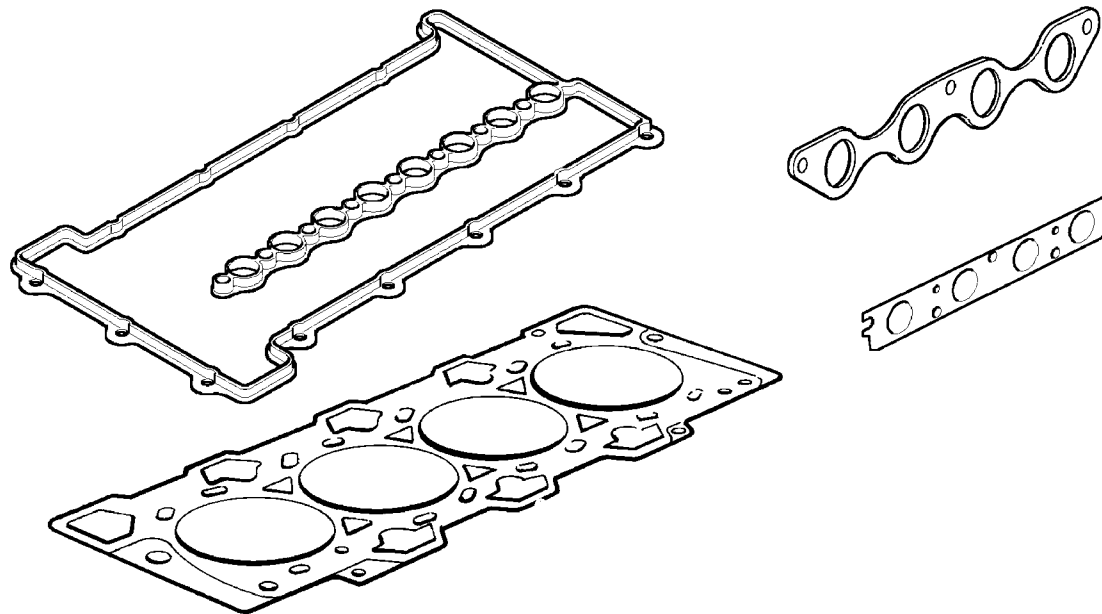

B
E
A
R
M
A
C
H

Engine Gaskets

1.8 PETROL

LVB000320L	HEAD GASKET	
WAM2293L	HEAD BOLT	
LVP100630L	ROCKER COVER GASKET	
LKJ101110L	INLET MANIFOLD GASKET	
LKG100300	EXHAUST MANIFOLD GASKET	TO YA 999999
LKG100550L	EXHAUST MANIFOLD GASKET	FROM 1A 000001

2.0 TCie DIESEL

LVB100910	HEAD GASKET	1 HOLE
LVB100920	HEAD GASKET	2 HOLE
LVB100930	HEAD GASKET	3 HOLE
LDG100040L	HEAD BOLT	
LVP100400	ROCKER COVER GASKET	
LKJ100790	INLET MANIFOLD GASKET	

2.0 TD4 DIESEL

LVB101820L	HEAD GASKET	1 HOLE
LVB101830L	HEAD GASKET	2 HOLE
LVB000100L	HEAD GASKET	3 HOLE
LDN100560L	HEAD BOLT	
LDN100470L	HEAD BOLT	
LDN100580L	HEAD BOLT	
LVP100620L	ROCKER COVER GASKET	
LKJ101120L	INLET MANIFOLD GASKET	SQUARE
LKJ101130L	INLET MANIFOLD GASKET	ROUND
LKG100590	EXHAUST MANIFOLD GASKET	

2.5 V6 PETROL

LVB101630L	HEAD GASKET	
LDN10027L	HEAD BOLT	
LVP100470L	ROCKER COVER GASKET	
LKJ100992L	INLET MANIFOLD GASKET	
LKG100290L	EXHAUST MANIFOLD GASKET