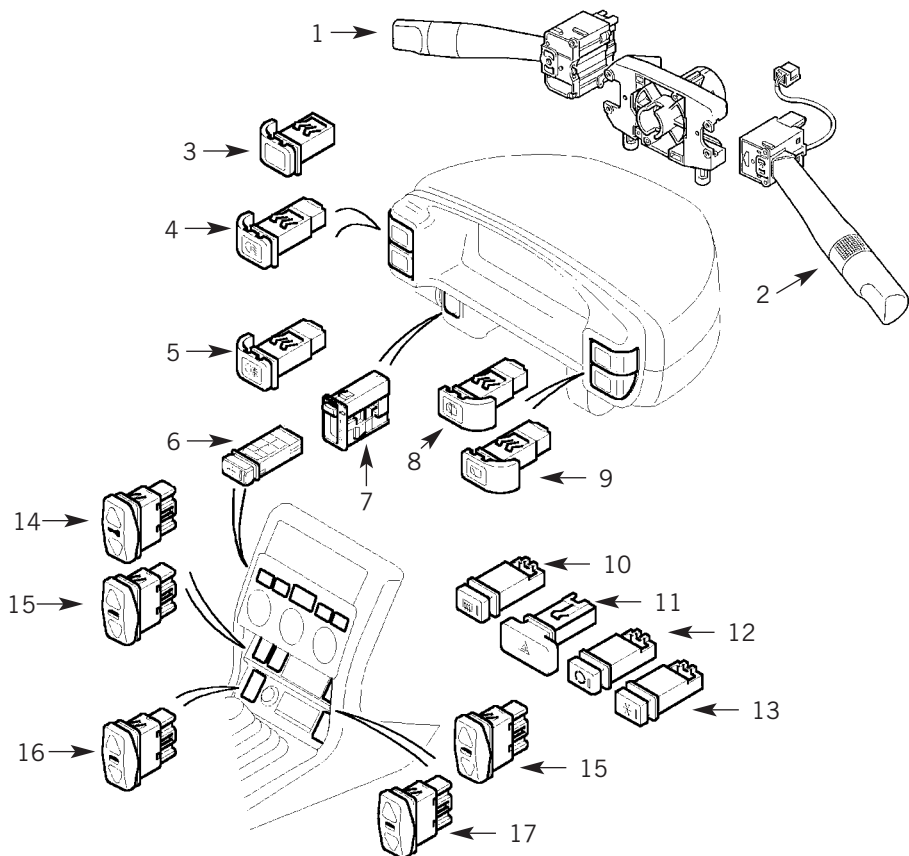

Switches

1	STC4017	INDICATOR/LIGHTS	
2	STC4016	WASH/WIPE	
3	YXJ100160KML	BLANK	TO 1A 999999
3	YXJ100160LNF	BLANK	FROM 2A 000001
4	YUG102180KML	FRONT FOG LIGHT	TO 1A 999999
4	YUG000320LNF	FRONT FOG LIGHT	FROM 2A 000001
5	YUE100550KML	REAR FOG LIGHT	TO 1A 999999
5	YUE100550LNF	REAR FOG LIGHT	FROM 2A 000001
6	YUH100440KML	CRUISE CONTROL	TO 1A 999999
6	YUH000070LNF	CRUISE CONTROL	FROM 2A 000001
7	YUT100230LNF	HEADLAMP LEVEL	
8	YUG102230KML	REAR WIPER	TO 1A 999999
8	YUG102230LNF	REAR WIPER	FROM 2A 000001
9	YUE100560KML	REAR WASH/WIPE	TO 1A 999999
9	YUE100560LNF	REAR WASH/WIPE	FROM 2A 000001
10	YUE100540KML	HEATED REAR WINDOW	TO 1A 999999
10	YUE100540LNF	HEATED REAR WINDOW	FROM 2A 000001
11	YUG102220	HAZARD LIGHT	
12	YUG102210KML	A/CON RECIRCULATOR	TO 1A 999999
12	YUG102210LNF	A/CON RECIRCULATOR	FROM 2A 000001
13	YUG102200KML	AIR CONDITIONING	TO YA 999999
13	YUG102840KML	AIR CONDITIONING	YA 999999 - 1A 999999
13	YUG102840LNF	AIR CONDITIONING	FROM 2A 000001
14	YUF101530LNF	CENTRAL DOOR LOCKING	TO 1A 999999
14	YUF101531LNF	CENTRAL DOOR LOCKING	FROM 2A 000001
15	YUF101521LNF	ELECTRIC WINDOW LIFT	
16	YUF101540LNF	ELECTRIC WINDOW LIFT	TO 1A 999999
16	YUF000190LNF	ELECTRIC WINDOW LIFT	FROM 2A 000001
17	YUF101550LNF	ELECTRIC SUNROOF	TO 1A 999999
17	YUF101551LNF	ELECTRIC SUNROOF	FROM 2A 000001