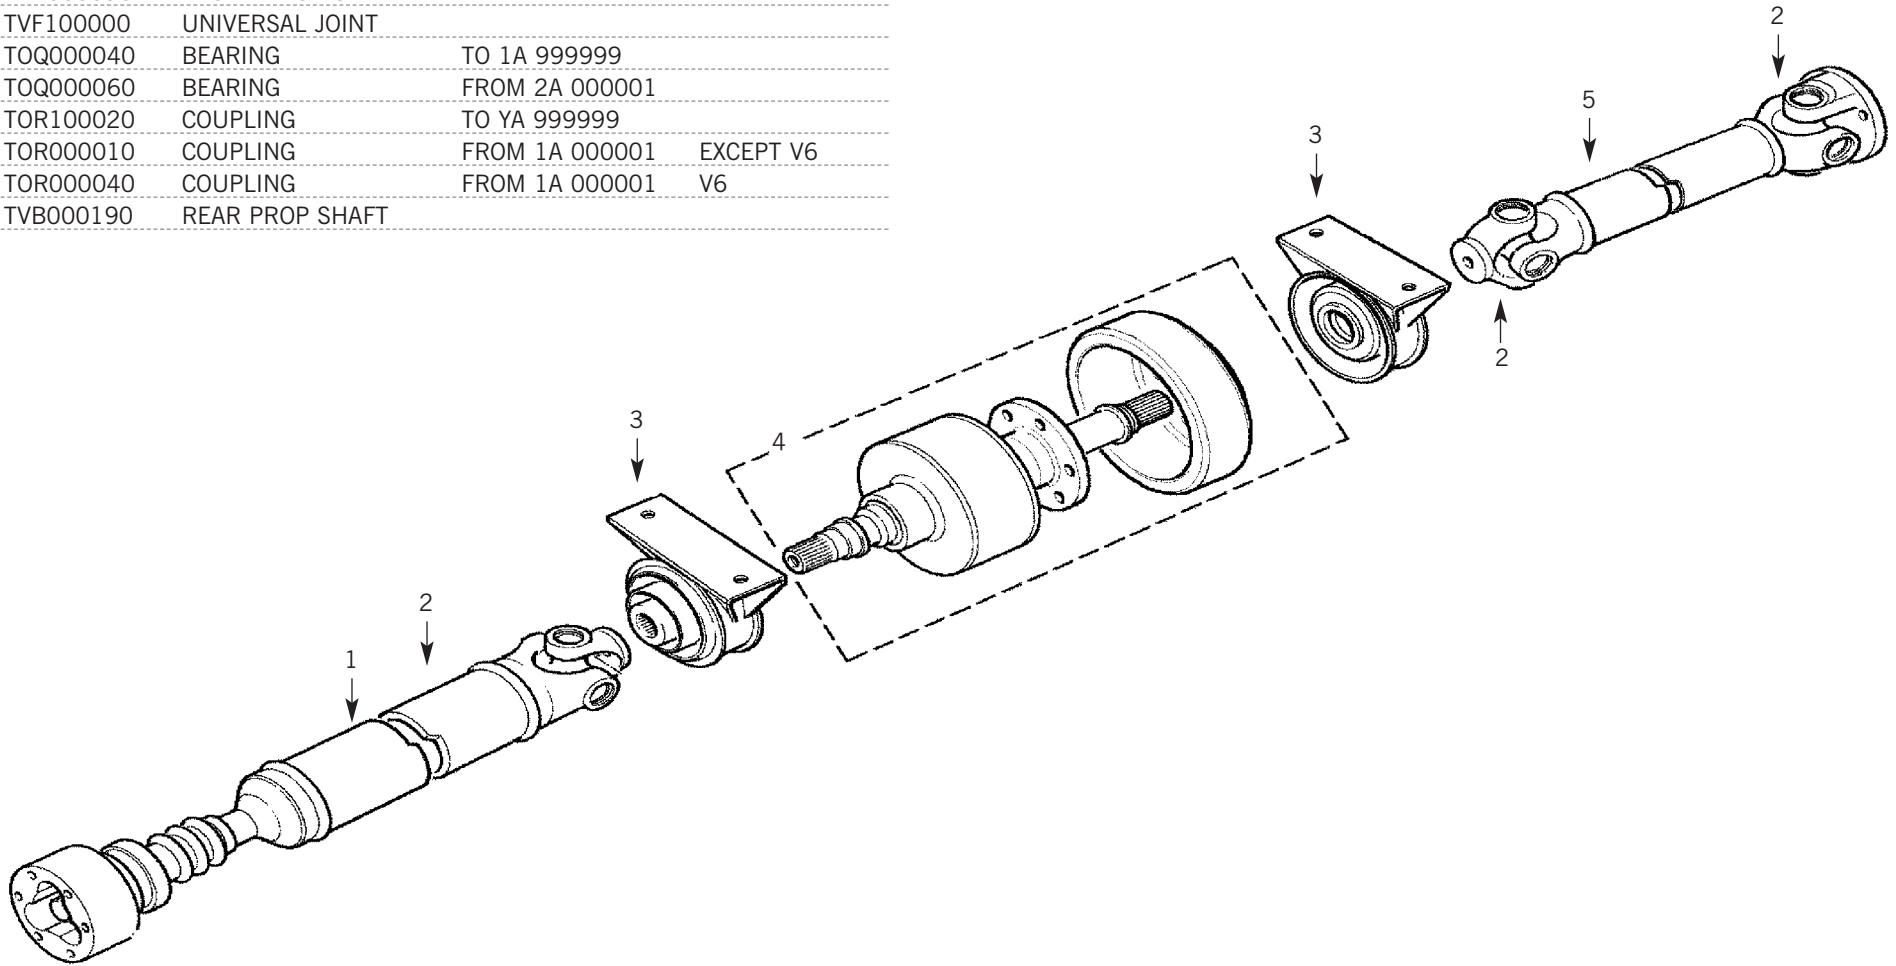

Propshafts & Couplings

1	TVB000090	FRONT PROP SHAFT	
2	TVF100000	UNIVERSAL JOINT	
3	TOQ000040	BEARING	TO 1A 999999
3	TOQ000060	BEARING	FROM 2A 000001
4	TOR100020	COUPLING	TO YA 999999
4	TOR000010	COUPLING	FROM 1A 000001 EXCEPT V6
4	TOR000040	COUPLING	FROM 1A 000001 V6
5	TVB000190	REAR PROP SHAFT	