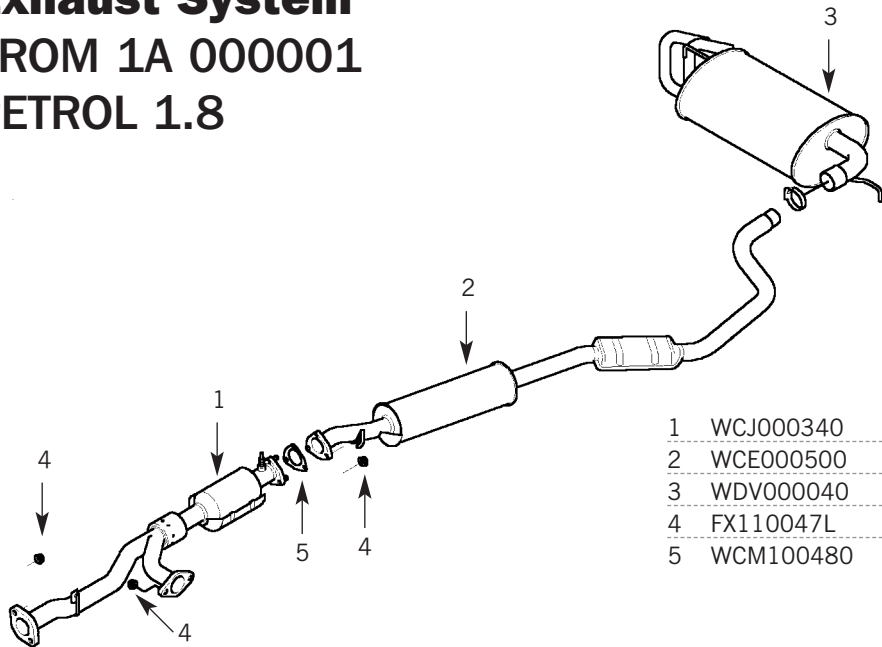

Exhaust System FROM 1A 000001 PETROL 1.8

1	WCJ000340	CONVERTER
2	WCE000500	CENTRE SECTION
3	WDV000040	REAR SILENCER
4	FX110047L	NUT - FLANGE
5	WCM100480	GASKET