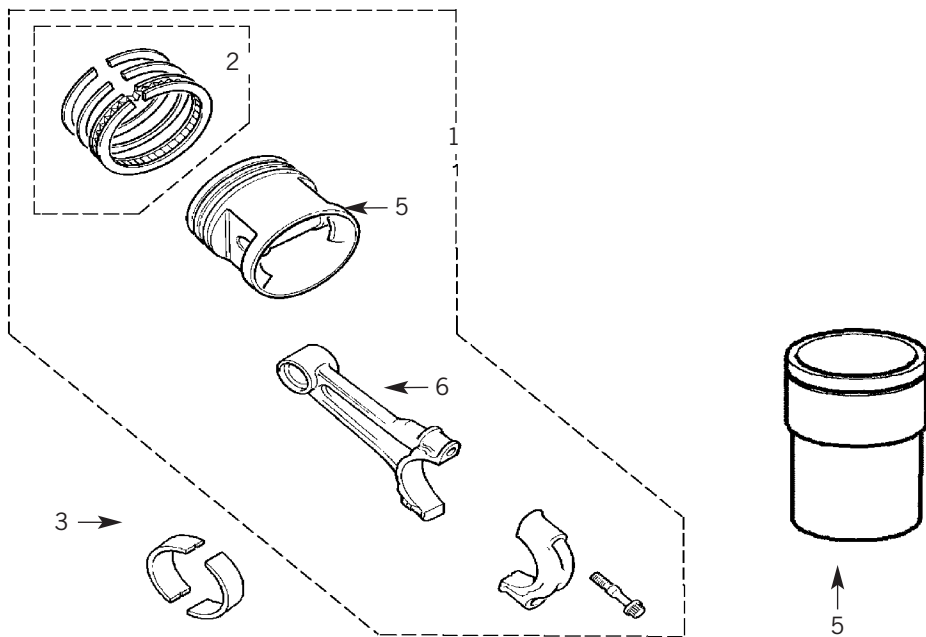

B
E
A
R
M
A
C
H

Engine Pistons

1.8 PETROL

1	LFL000790L	PISTON ASSY	
2	LFP100320L	PISTON RINGS	
3	LFB00015030L	BEARING	BLUE
3	LFB00015020L	BEARING	RED
3	LFB10023300L	BEARING	YELLOW
4	LCJ10061010L	LINER	BLUE
4	LCJ10061020L	LINER	RED

2.0 TCie DIESEL

2	LFP101750L	PISTON RINGS	
3	ERR6376	BEARING	
5	LFF101750L	CON ROD	
6	LFL101750L	PISTON	

2.0 TD4 DIESEL

1	LFL000560L	PISTON	GRADE 0
1	LFL104980L	PISTON	GRADE 0.25 o/s
1	LFL000570L	PISTON	GRADE 00
2	LFT100390L	PISTON RINGS	GRADE 0
2	LFT100410L	PISTON RINGS	GRADE 0.25 o/s
2	LFT100400L	PISTON RINGS	GRADE 00

2.5 V6 PETROL

1	LFL000680L	PISTON	CYLINDERS 1,3,5
1	LFL000690L	PISTON	CYLINDERS 2,4,6
2	LFP101370L	PISTON RING SET	
3	SEE FICHE		
4	LCJ10061010L	LINER	BLUE
4	LCJ10061020L	LINER	RED