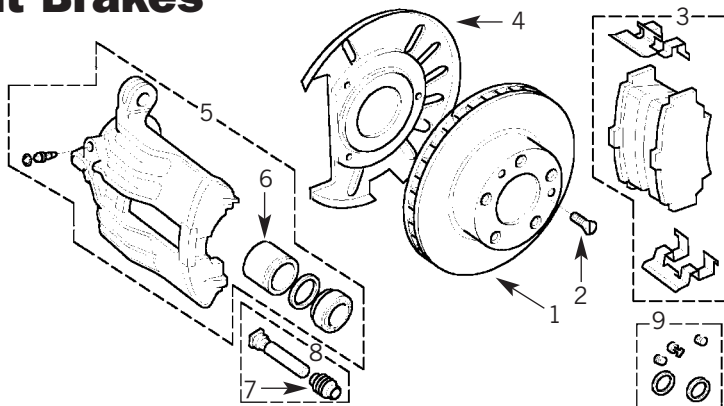

Front Brakes

1	SDB100830	BRAKE DISC		TO YA 999999
1	SDB000080	BRAKE DISC		FROM 1A 000001
2	SF106121	SCREW		
3	SFP100360	BRAKE PADS		TO YA 999999
3	SFP000020	BRAKE PADS		FROM 1A 000001
4	ANR5577	SHIELD	RH	TO YA 999999
4	ANR5578	SHIELD	LH	TO YA 999999
4	SEC100341	SHIELD	RH	FROM 1A 000001
4	SEC100351	SHIELD	LH	FROM 1A 000001
5	SEG100220	CALIPER	RH	TO YA 999999
5	SEG100230	CALIPER	LH	TO YA 999999
5	SEG100260	CALIPER	RH	FROM 1A 000001
5	SEG100270	CALIPER	LH	FROM 1A 000001
6	SEK100030	PISTON		
7	STC1911	DUST COVER		
8	STC1910	GUIDE PIN KIT		TO YA 999999
8	SEE100340	GUIDE PIN KIT		FROM 1A 000001
9	SEE100200	CALIPER SEAL KIT		TO YA 999999
9	SEE100300	CALIPER SEAL KIT		FROM 1A 000001