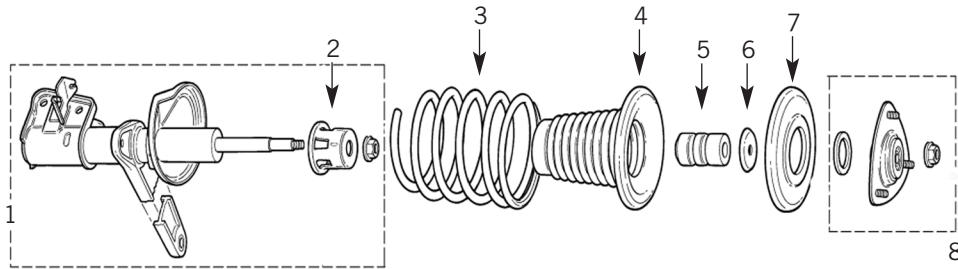

Front Shock Absorbers & Springs

1	RNB103540	DAMPER RH	PETROL	TO YA999999	
1	RNB103550	DAMPER LH	PETROL	TO YA999999	
1	RNB103560	DAMPER RH	DIESEL	TO YA999999	
1	RNB103570	DAMPER LH	DIESEL	TO YA999999	
1	RSC000020	DAMPER RH	1.8	FROM 1A000001	
1	RSC000030	DAMPER LH	1.8	FROM 1A000001	
1	RSC100081	DAMPER RH	TD4 & V6	FROM 1A000001	
1	RSC100091	DAMPER LH	TD4 & V6	FROM 1A000001	
2	ANR6113	BUMP STOP		TO YA999999	
2	RNO100021	BUMP STOP		TO YA999999	
3	REB101450	SPRING	PETROL	TO WA636801	NO A/CON
3	REB101451	SPRING	PETROL	WA636802-YA999999	NO A/CON
3	REB101461	SPRING	PETROL	TO YA999999	WITH A/CON
3	REB101311	SPRING	DIESEL	TO YA999999	NO A/CON
3	REB101320	SPRING	DIESEL	TO WA622752	WITH A/CON
3	REB101321	SPRING	DIESEL	WA622753-YA999999	WITH A/CON
3	REB000080	SPRING	1.8	FROM 1A000001	YELLOW/PINK
3	REB000090	SPRING	1.8	FROM 1A000001	YELLOW/GREY
3	REB000100	SPRING	TD4 & V6	FROM 1A000001	YELLOW/BLUE
3	REB000110	SPRING	TD4 & V6	FROM 1A000001	YELLOW/WHITE
3	REB000120	SPRING	TD4	FROM 1A000001	YELLOW/BROWN
4	RNE10001L	DUST BOOT		FROM 1A000001	
4	RNE100143	DUST BOOT		FROM 1A000001	
5	EAP7162L	MOUNTING		TO YA999999	
5	RNH100252	MOUNTING		FROM 1A000001	
6	RYF10013L	WASHER		TO YA999999	
6	RNS100072	WASHER		FROM 1A000001	
7	RNC100120	SEAT		TO YA999999	
7	RNC000010	SEAT		FROM 1A000001	
8	RNX100101	MOUNTING			

Rear Shock Absorbers & Springs