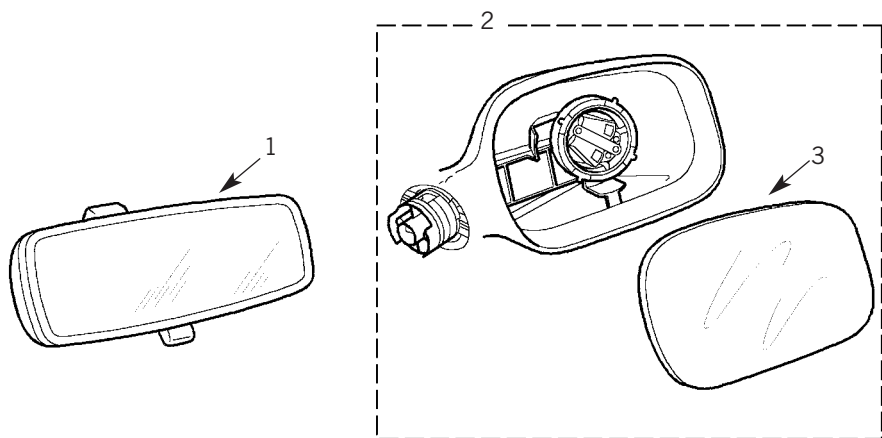

Mirrors

1	CTB100070L	INTERIOR MIRROR	ALL MODELS
2	CRB111500PMD	RH DOOR MIRROR	TO YA 999999
2	CRB111510PMD	LH DOOR MIRROR	TO YA 999999
2	CRB000420PMD	RH DOOR MIRROR	FROM 1A 000001
2	CRB000430PMD	LH DOOR MIRROR	FROM 1A 000001
2	CRB000440PMD	RH DOOR MIRROR	FROM 1A 000001 POWERFOLD
2	CRB000450PMD	LH DOOR MIRROR	FROM 1A 000001 POWERFOLD
3	CRD100900	RH MIRROR GLASS	TO YA 999999
3	CRD100910	LH MIRROR GLASS	TO YA 999999
3	CRD101150	RH MIRROR GLASS	FROM 1A 000001
3	CRD101140	LH MIRROR GLASS	FROM 1A 000001

AMR2498	MIRROR SWITCH	ALL	NO MEMORY/POWERFOLD
AMR3458	MIRROR SWITCH	TO YA 999999	MEMORY
YUH100270LNF	MIRROR SWITCH	FROM 1A 000001	MEMORY/POWERFOLD