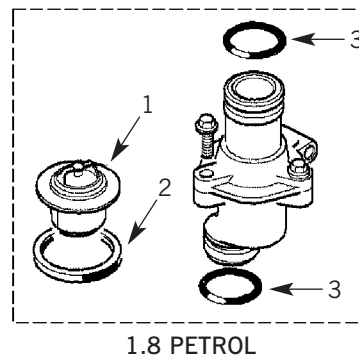

Tel: +44 (0)29 20 856 550

Manufacturers' part numbers are used for reference purposes only

Water Pumps

Thermostats

1	PEB102510L	WATER PUMP	1.8 PETROL
1	PEB102420L	WATER PUMP	2.0 TCie DIESEL
1	PEB102470L	WATER PUMP	TD4 DIESEL
1	PEB102240L	WATER PUMP	V6 PETROL
2	PET10010L	O-RING	1.8 PETROL
2	PFQ10001L	O-RING SET	2.0 TCie DIESEL
2	PET100980L	GASKET	TD4 DIESEL
2	PET100760L	O-RING	V6 PETROL