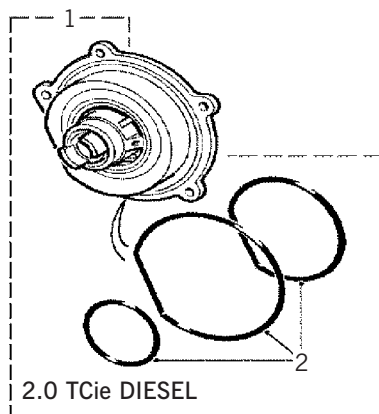

Water Pumps