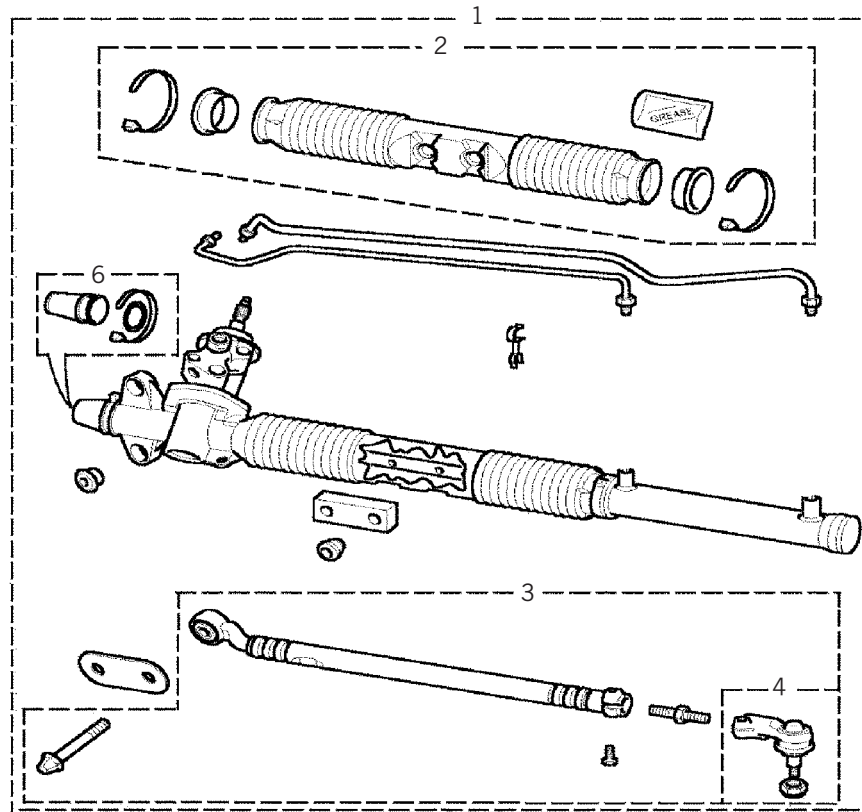

Steering

B
E
A
R
M
A
C
H

1	QAB102361	STEERING RACK	TO YA 999999	
1	QAB102364	STEERING RACK	FROM 1A 000001	
2	QEY100080	BELLOWS GEAR	TO YA 999999	
2	QEY100081	BELLOWS GEAR	FROM 1A 000001	
3	QFK100085	TRACK ROD RH		
3	QFK100095	TRACK ROD LH		
4	QJB100220	BALL JOINT RH		
4	QJB100230	BALL JOINT LH		
5	QFW100070	DUST COVER KIT		
6	QRJ100230	STEERING LOCK	TO YA 999999	ILLUMINATED
6	QRJ100240H	STEERING LOCK	TO YA 999999	
6	QRF101260H	STEERING LOCK	FROM 1A 000001	MANUAL
6	QRF101270H	STEERING LOCK	FROM 1A 000001	AUTO

7	ASR2380	CLAMP		
8	YXB100350	IGNITION SWITCH		
9	QRH100030	SHEAR BOLT		
10	ANR5582	PAS PUMP	TO YA 535616	1.8 PETROL
10	QVB101462L	PAS PUMP	FROM YA 535617	1.8 PETROL
10	QVB101050	PAS PUMP	NO A/CON	2.0 TCie DIESEL
10	QVB101070	PAS PUMP	A/CON	2.0 TCie DIESEL
10	QVB101452	PAS PUMP	FROM 1A 000001	2.0 TD4 DIESEL
10	QVB101471	PAS PUMP	FROM 1A 000001	2.5 V6 PETROL

LH DRIVE PARTS

1	QAB102371	STEERING RACK LHD	TO 999999
1	QAB102374	STEERING RACK LHD	FROM 1A 000001