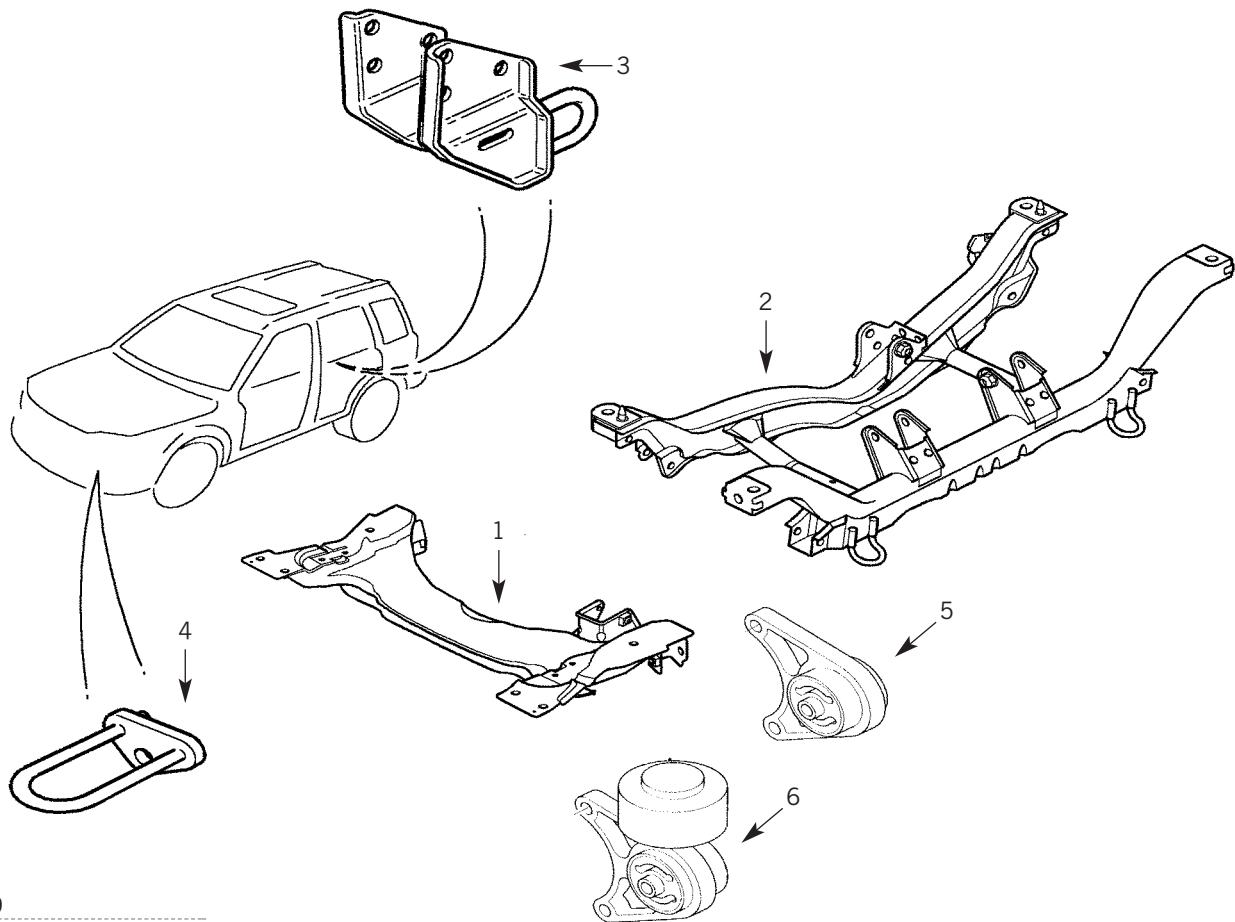

Chassis Parts

B
E
A
R
M
A
C
H

1	KGB100830	FRONT SUBFRAME	TO YA 999999
1	KGB000031	FRONT SUBFRAME	FROM 1A 000001
2	KHB100580	REAR SUBFRAME	TO 1A 999999
2	KHB000080	REAR SUBFRAME	FROM 2A 000001
3	KPD000030	LASHING RING	
4	KPD000020	LASHING RING	EXCEPT V6
4	KPD000010	LASHING RING	V6
5	KHC100570	MOUNTING R DIFF	REAR
6	KHC000010	MOUNTING RH	REAR
6	KHC000020	MOUNTING LH	REAR

Tel: +44 (0)29 20 856 550

Manufacturers' part numbers are used for reference purposes only