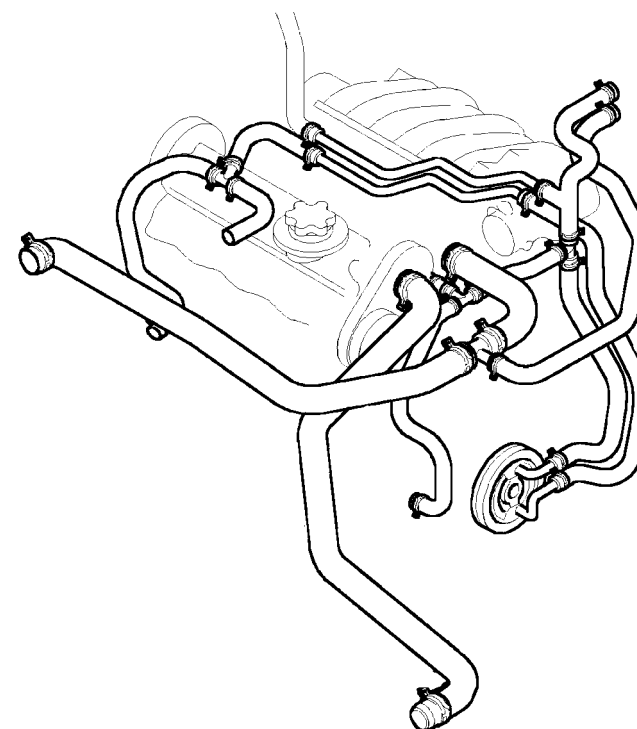

Radiator Hoses

1	PCC000110	RADIATOR	PETROL	TO YA 999999	
1	PCC000110	RADIATOR	PETROL	FROM 1A 000001	NO A/CON
1	PCC000320	RADIATOR	PETROL	FROM 1A 000001	A/CON
1	PCC000100	RADIATOR	DIESEL	TO YA 999999	
1	PCC000320	RADIATOR	DIESEL	FROM 1A 000001	
2	PCM100200	INTERCOOLER	DIESEL	TO YA 999999	
2	PNG000020	INTERCOOLER	DIESEL	FROM 1A 000001	
3	PGJ100310	FAN/COWL/MOTOR	ALL MODELS	TO YA 999999	
3	PGF000060	FAN/COWL/MOTOR	PETROL	FROM 1A 000001	NO A/CON
3	PGF000010	FAN/COWL/MOTOR	PETROL	1A 000001 - 1A 999999	A/CON
3	PGF000230	FAN/COWL/MOTOR	PETROL	FROM 2A 000001	A/CON
3	PGF000010	FAN/COWL/MOTOR	DIESEL	1A 000001 - 1A 999999	
3	PGF000230	FAN/COWL/MOTOR	DIESEL	FROM 2A 000001	

1.8 PETROL

PCH117860	RADIATOR TOP HOSE
PCH116360	RADIATOR BOTTOM HOSE EXCLUDING THERMOSTAT
PCH001190	RADIATOR BOTTOM HOSE INCLUDING THERMOSTAT FROM 1A 000001

2.0 TCie DIESEL

PCH115940	RADIATOR TOP HOSE
PCH115960	RADIATOR BOTTOM HOSE

2.0 TD4 DIESEL

PCH118130	RADIATOR TOP HOSE	MANUAL
PCH118131	RADIATOR TOP HOSE	AUTOMATIC
PCH116240	RADIATOR BOTTOM HOSE	MANUAL
PCH001090	RADIATOR BOTTOM HOSE	AUTOMATIC

2.5 V6 PETROL

PCH000232	RADIATOR TOP HOSE
PCH001380	RADIATOR BOTTOM HOSE

Tel: +44 (0)29 20 856 550

Manufacturers' part numbers are used for reference purposes only