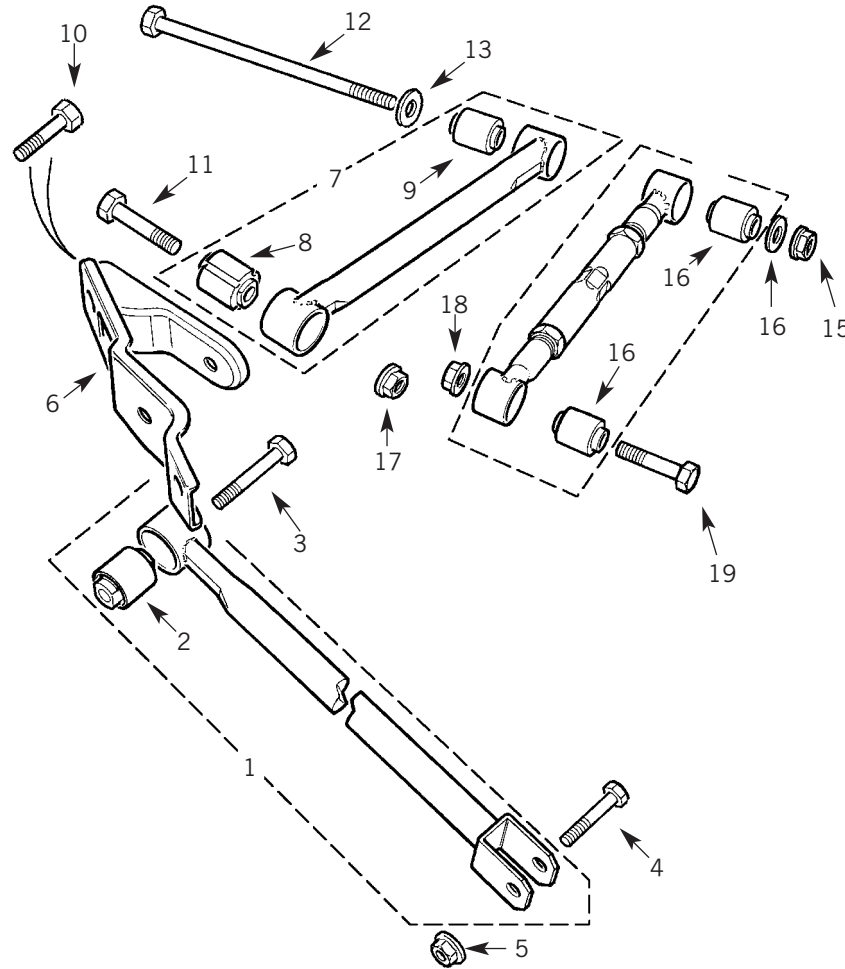

Bottom Link

1	RGD000090	TRAILING LINK	
2	RGX101000	BUSH	
3	ANR5336	BOLT	
4	RYG000010	BOLT	
5	RYH100590	NUT	
6	ANR5330	BRACKET RH	
6	ANR5329	BRACKET LH	
7	RGD000040	LOWER LINK	TO YA 999999
7	RGD000110	LOWER LINK	FROM 1A 000001
8	RGX101440	BUSH	
9	RGX101020	BUSH	

10	ANR5340	BOLT	
11	RYG000010	BOLT	
12	ANR5337	BOLT	
13	ANR5546	WASHER	
14	RGD100710	ADJUSTING LINK	WA 622408 - YA 548746
14	RGD000060	ADJUSTING LINK	FROM YA 548747
15	ANR1000	NUT	
16	RGX101020	BUSH	
17	RYH100590	NUT	
18	RYG000010	BOLT	
19	RYH100590	NUT