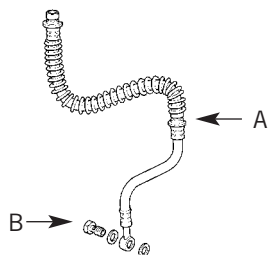

A	SHB101000	FLEXI HOSE		TO YA 999999
A	SHB101230	FLEXI HOSE		FROM 1A 000001
B	SYG100510	BANJO BOLT