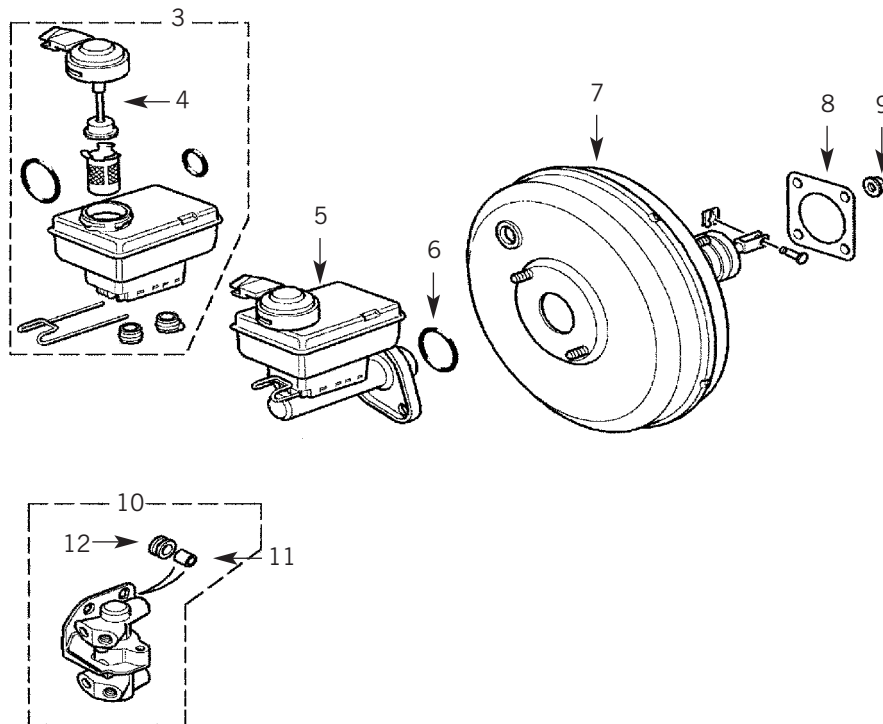

Brake System

B
E
A
R
M
A
C
H

3	SJY100060	RESEVOIR - BRAKES	TO YA 504975		
3	SJY100061	RESEVOIR - BRAKES	YA 504976 - YA 999999		
3	SJY000010	RESEVOIR - BRAKES	FROM 1A 000001		
4	SJL100130	CAP & SWITCH	TO YA 999999		
4	SJL000020	CAP & SWITCH	FROM 1A 000001		
5	SJC100380	MASTER CYLINDER	TO YA 504975	NO ABS	
5	SJC100381	MASTER CYLINDER	YA 504976 - YA 999999	NO ABS	
5	SJC100370	MASTER CYLINDER	TO YA 504975	ABS	
5	SJC100371	MASTER CYLINDER	YA 504976 - YA 999999	ABS	
5	SJC000010	MASTER CYLINDER	FROM 1A 000001		
6	EJP1504L	O-RING	TO YA 999999		
6	OYX000020	O-RING	FROM 1A 000001		
7	SJG100220	BRAKE SERVO	TO YA 999999		
7	SJG000010	BRAKE SERVO	FROM 1A 000001		
8	DCP7304L	GASKET			
9	FN108047L	NUT			
10	SJD101130	BRAKE VALVE	TO YA 999999	NO ABS	
10	SJD101140	BRAKE VALVE	TO YA 999999	ABS	
11	BNP4212L	SPACER	TO YA 999999		
12	BNP4211L	GROMMET	TO YA 999999		

Tel: +44 (0)29 20 856 550

Manufacturers' part numbers are used for reference purposes only